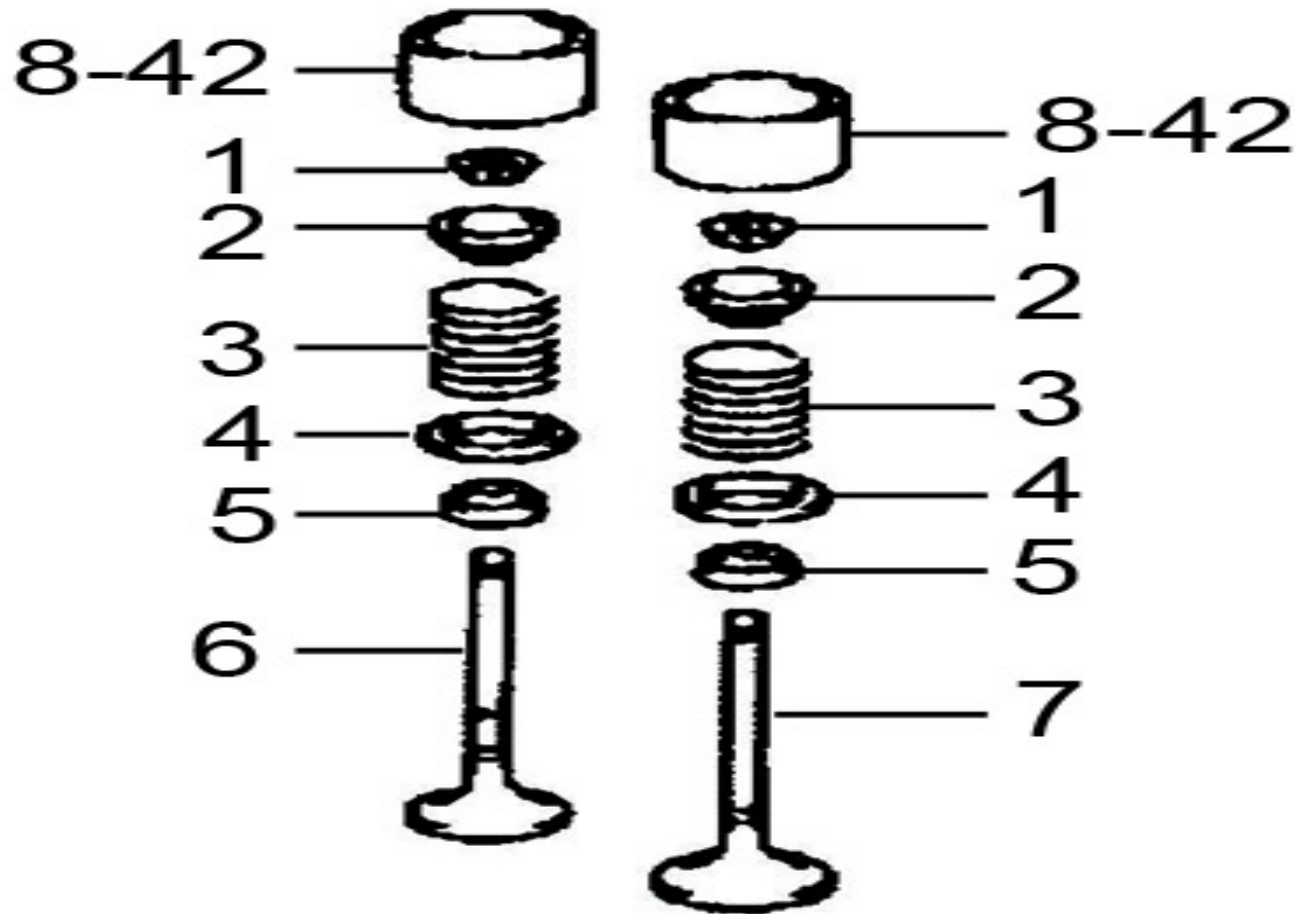

V. 25/06/2013

Pag. 8/45

Brand: NanniDiesel

Model: Moteur T4.165 T4.180 T4.200

Version: Standard

Subassembly: Valves & Springs

N.	Item	Description	Qty	Notes
1	970314122	LOCK, VALVE SPRING RETAINER	32	
2	970313990	RETAINER, VALVE SPRING	16	
3	970314118	SPRING, COMPRESSION (FOR INNER	16	
4	970314100	WASHER, PLATE (FOR VALVE - SPRING SEAT)	16	
5	970314121	SEAL, VALVE STEM OIL - (FOR VALVE STEM OIL)	16	
6	970313989	VALVE, EXHAUST	8	
7	970313988	VALVE, INTAKE	8	
8	970313991	LIFTER, VALVE (T=5.06)	16	
9	970313992	LIFTER, VALVE (T=5.08)	16	
10	970313993	LIFTER, VALVE (T=5.10)	16	
11	970313994	LIFTER, VALVE (T=5.12)	16	
12	970313995	LIFTER, VALVE (T=5.14)	16	
13	970313996	LIFTER, VALVE (T=5.16)	16	
14	970313997	LIFTER, VALVE (T=5.18)	16	
15	970313998	LIFTER, VALVE (T=5.20)	16	
16	970313999	LIFTER, VALVE (T=5.22)	16	
17	970314000	LIFTER, VALVE (T=5.24)	16	
18	970314001	LIFTER, VALVE (T=5.26)	16	
19	970314002	LIFTER, VALVE (T=5.28)	16	
20	970314003	LIFTER, VALVE (T=5.30)	16	
21	970314004	LIFTER, VALVE (T=5.32)	16	
22	970314005	LIFTER, VALVE (T=5.34)	16	
23	970314006	LIFTER, VALVE (T=5.36)	16	
24	970314007	LIFTER, VALVE (T=5.38)	16	
25	970314008	LIFTER, VALVE (T=5.40)	16	
26	970314009	LIFTER, VALVE (T=5.42)	16	
27	970314010	LIFTER, VALVE (T=5.44)	16	
28	970314011	LIFTER, VALVE (T=5.46)	16	
29	970314012	LIFTER, VALVE (T=5.48)	16	
30	970314013	LIFTER, VALVE (T=5.50)	16	
31	970314014	LIFTER, VALVE (T=5.52)	16	
32	970314015	LIFTER, VALVE (T=5.54)	16	
33	970314016	LIFTER, VALVE (T=5.56)	16	
34	970314017	LIFTER, VALVE (T=5.58)	16	
35	970314018	LIFTER, VALVE (T=5.60)	16	
36	970314019	LIFTER, VALVE (T=5.62)	16	
37	970314020	LIFTER, VALVE (T=5.64)	16	
38	970314021	LIFTER, VALVE (T=5.66)	16	
39	970314022	LIFTER, VALVE (T=5.68)	16	
40	970314023	LIFTER, VALVE (T=5.70)	16	
41	970314024	LIFTER, VALVE (T=5.72)	16	
42	970314025	LIFTER, VALVE (T=5.74)	16	