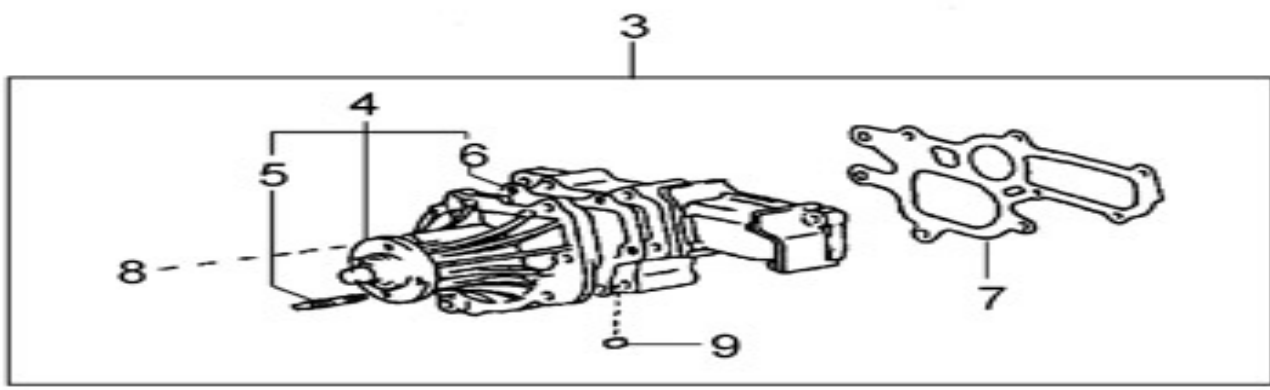

Brand: NanniDiesel
Model: Moteur T4.165 T4.180 T4.200
Version: Standard
Subassembly: Fresh water pump

N.	Item	Description	Qty	Notes
1	970314036	PULLEY, FAN	1	
2	970312686	NUT	4	
3	970312224	WATER PUMP	1	
4	970312225	PUMP ASSY,WATER W/O COVER	1	
5	970312226	BOLT,STUD	4	
6	970312227	GASKET,WATER PUMP COVER	1	
7	970312228	GASKET,WATER PUMP,NO.1	1	
8	970312229	BOLT,FLANGE	1	
9	970312230	PIN,RING	2	
10	970312231	BOLT,W/WASHER	4	
11	970312210	BOLT,W/WASHER	1	
12	970312061	NUT	2