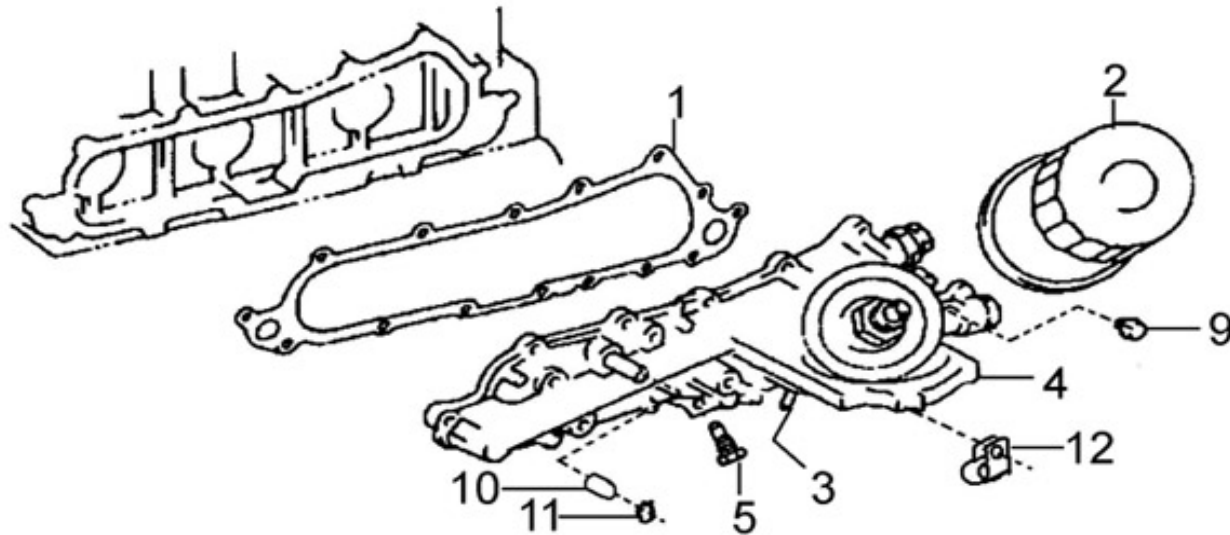

Brand: NanniDiesel

Model: Moteur T4.165 T4.180 T4.200

Version: Standard

Subassembly: Oil filter Assy

N.	Item	Description	Qty	Notes
1	970312206	GASKET	1	
2	970313306	FILTER ENGINE OIL	1	
3	970314103	CAP	1	
4	970314031	COVER SUB-ASSY, OIL COOLER	1	
5	970312071	PLUG	1	
6	970312044	STUD	2	
7	970312061	NUT	2	
8	970312210	BOLT,W/WASHER	13	
9	970314107	PLUG,INTAKE MANIFOLD SUCTION - HOLE	1	
10	970314104	PLUG	1	
11	970314115	CLIP	1	
12	970314114	CLAMP	1	

V. 25/06/2013

Pag. 20/45