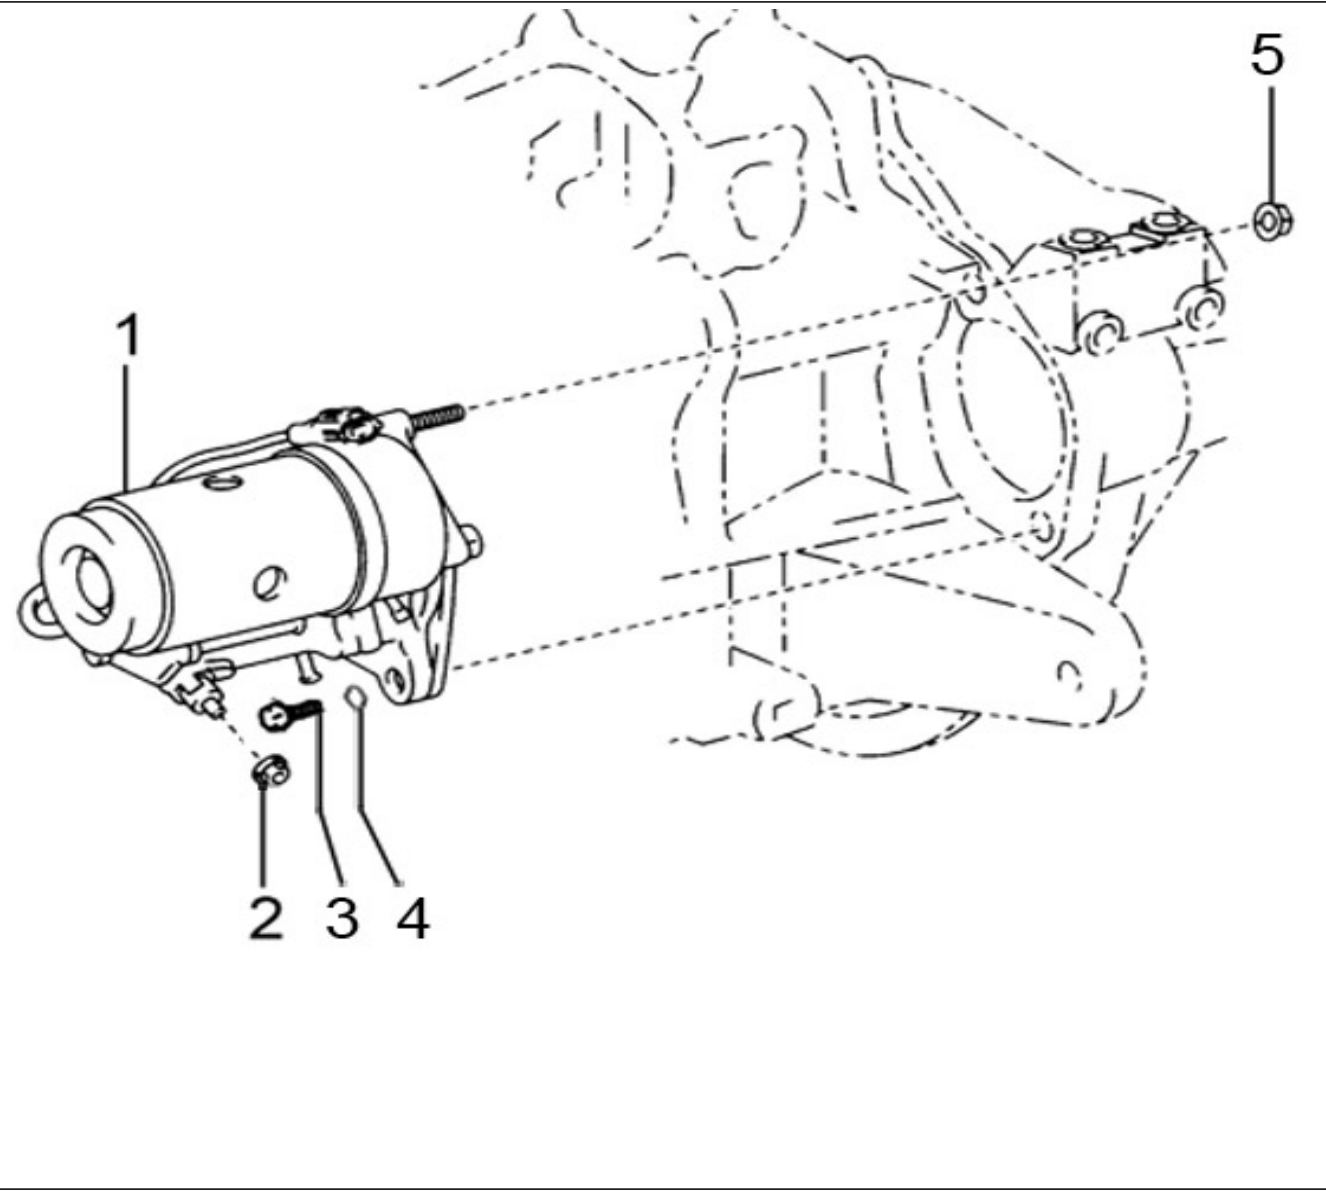

Brand: NanniDiesel
Model: Moteur T4.165 T4.180 T4.200
Version: Standard
Subassembly: Starter motor

N.	Item	Description	Qty	Notes
1	970312328	STARTER ASSY	1	
2	970312329	NUT	1	
3	39160549	BOLT	1	
4	970647606	WASHER, CORRUGATED D12 (POUR POULIE DP 240	1	
5	970314099	NUT	1	

V. 25/06/2013

Pag. 37/45