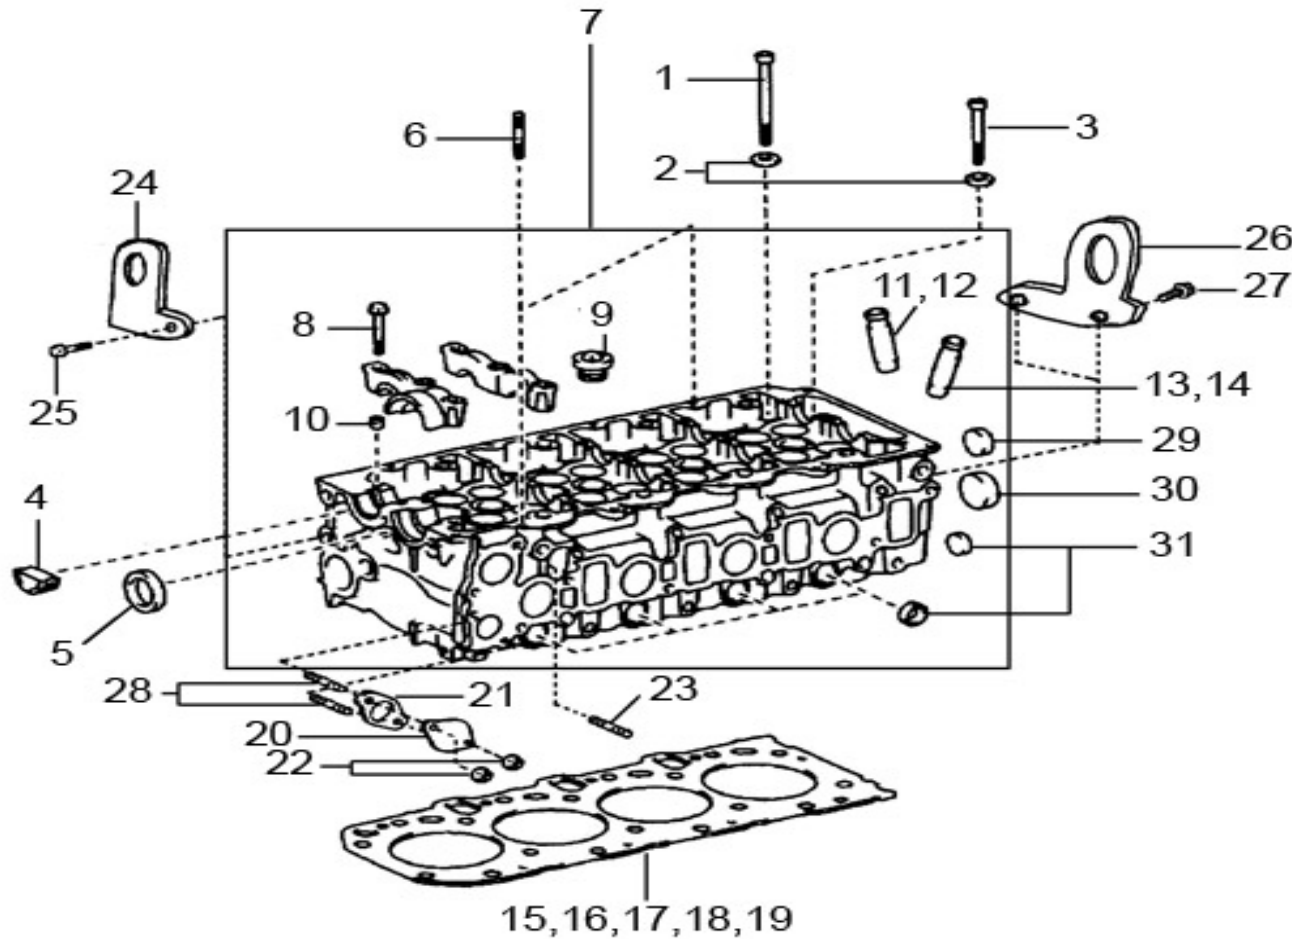

V. 25/06/2013

Pag. 6/45

Brand: NanniDiesel

Model: Moteur T4.165 T4.180 T4.200

Version: Standard

Subassembly: Cylinder head

N.	Item	Description	Qty	Notes
1	970314120	BOLT (FOR CYLINDER HEAD SET)	10	
2	970312008	WASHER	18	
3	970314119	BOLT (FOR CYLINDER HEAD SET)	8	
4	970312009	HALF PLUG	1	
5	970312078	GASKET	1	
6	970314092	BOLT, STUD (FOR HEAD - TO CYLINDER HEAD COVER)	2	
7	970313932	HEAD SUB-ASSY, CYLINDER	1	
8	970314095	BOLT (FOR HEAD TO CAMSHAFT - BEARING CAP)	15	
9	970314105	PLUG, W/HEAD STRAIGHT SCREW, - No.1	4	
10	970312018	PIN, RING	4	
11	970313938	BUSH, INTAKE VALVE GUIDE [STD]	8	
12	970313939	BUSH, INTAKE VALVE GUIDE - [O/S 0.05]	8	
13	970313938	BUSH, INTAKE VALVE GUIDE [STD]	8	
14	970313939	BUSH, INTAKE VALVE GUIDE - [O/S 0.05]	8	
15	970313933	GASKET, CYLINDER HEAD	1	
16	970313934	GASKET, CYLINDER HEAD	1	
17	970313935	GASKET, CYLINDER HEAD	1	
18	970313936	GASKET, CYLINDER HEAD	1	
19	970313937	GASKET, CYLINDER HEAD	1	
20	970314070	PLATE, EGR HOLE COVER	1	
21	970314071	GASKET, EGR INLET	1	
22	970314097	NUT	2	
23	970314149	BOLT, STUD	2	
24	970313958	HANGER, ENGINE, No.1	1	
25	970314133	BOLT, FLANGE	1	
26	970313959	HANGER, ENGINE, No.2	1	
27	970314130	BOLT, FLANGE	2	
28	970314148	BOLT, STUD	2	
29	970312015	CAP, FREEZE	1	
30	970312034	PLUG	2	
31	970312037	CAP, SEALING	5	