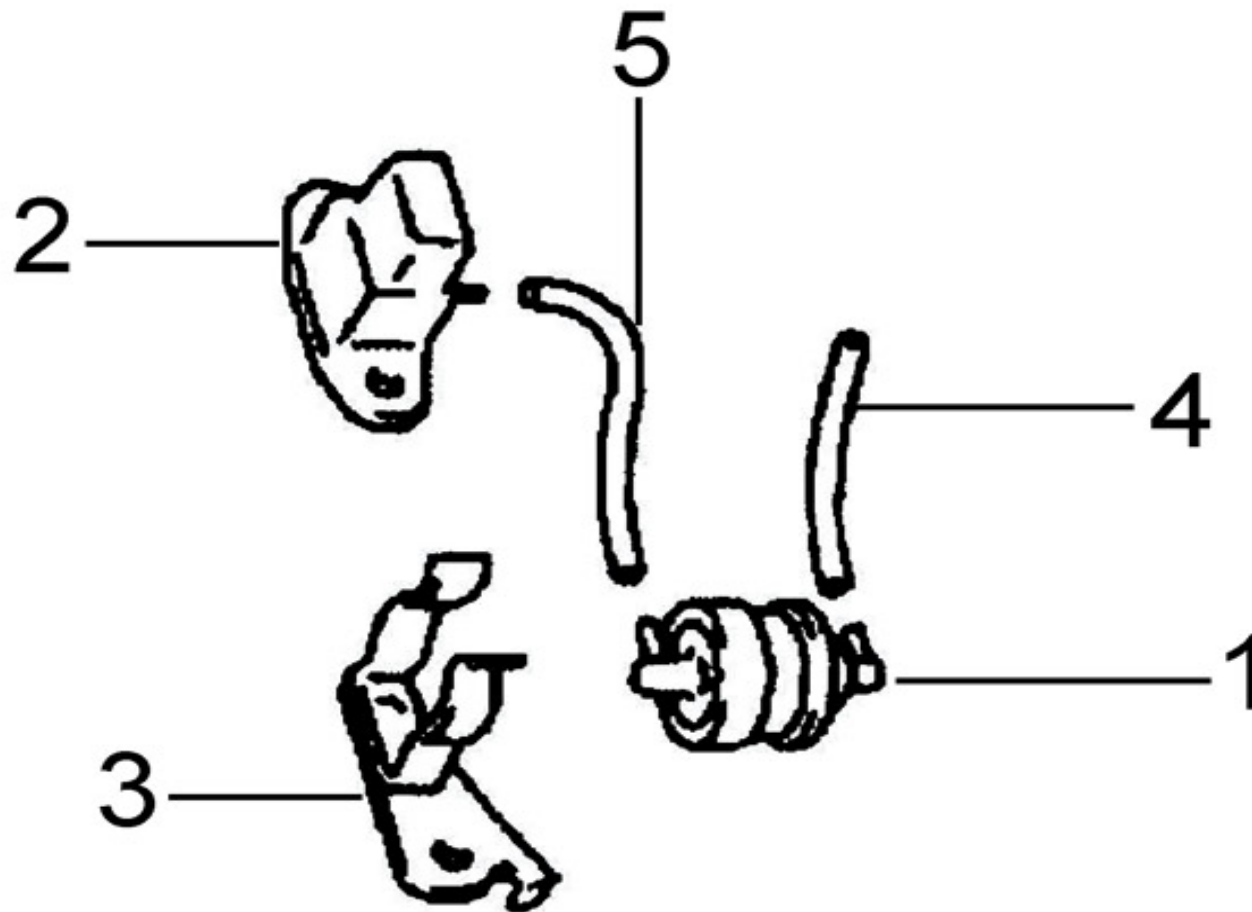

Brand: NanniDiesel

Model: Moteur T4.165 T4.180 T4.200

Version: Standard

Subassembly: Vacuum piping

N.	Item	Description	Qty	Notes
1	970314123	FILTER, GAS	1	
2	970314084	SENSOR, TURBO PRESSURE - (FOR DIESEL TURBO)	1	
3	970314126	CLAMP	1	
4	970314151	HOSE, VACUUM	1	
5	970314152	HOSE, VACUUM	1	

V. 25/06/2013

Pag. 24/45