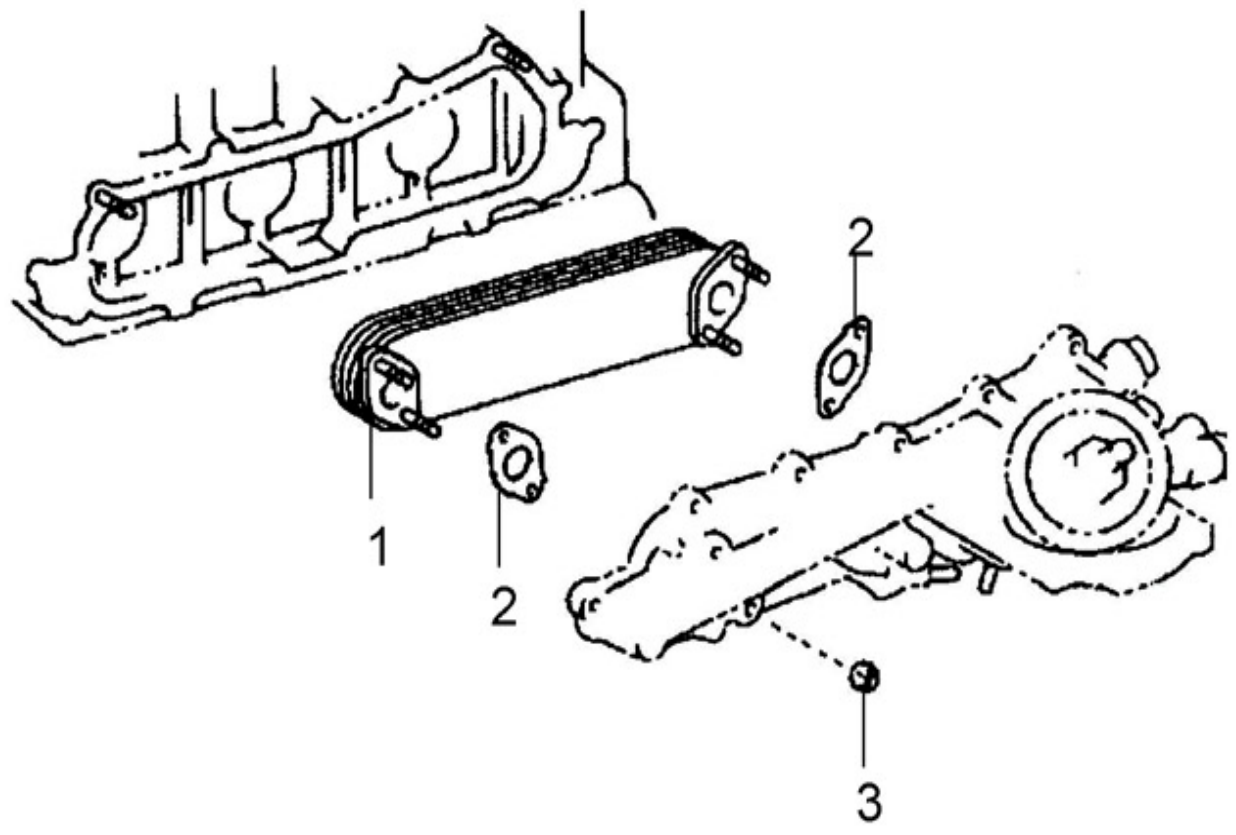

Brand: NanniDiesel
Model: Moteur T4.165 T4.180 T4.200
Version: Standard
Subassembly: Oil cooler

N.	Item	Description	Qty	Notes
1	970314032	COOLER ASSY, OIL	1	
2	970312219	GASKET	2	
3	970312677	NUT	4	

V. 25/06/2013

Pag. 5/45