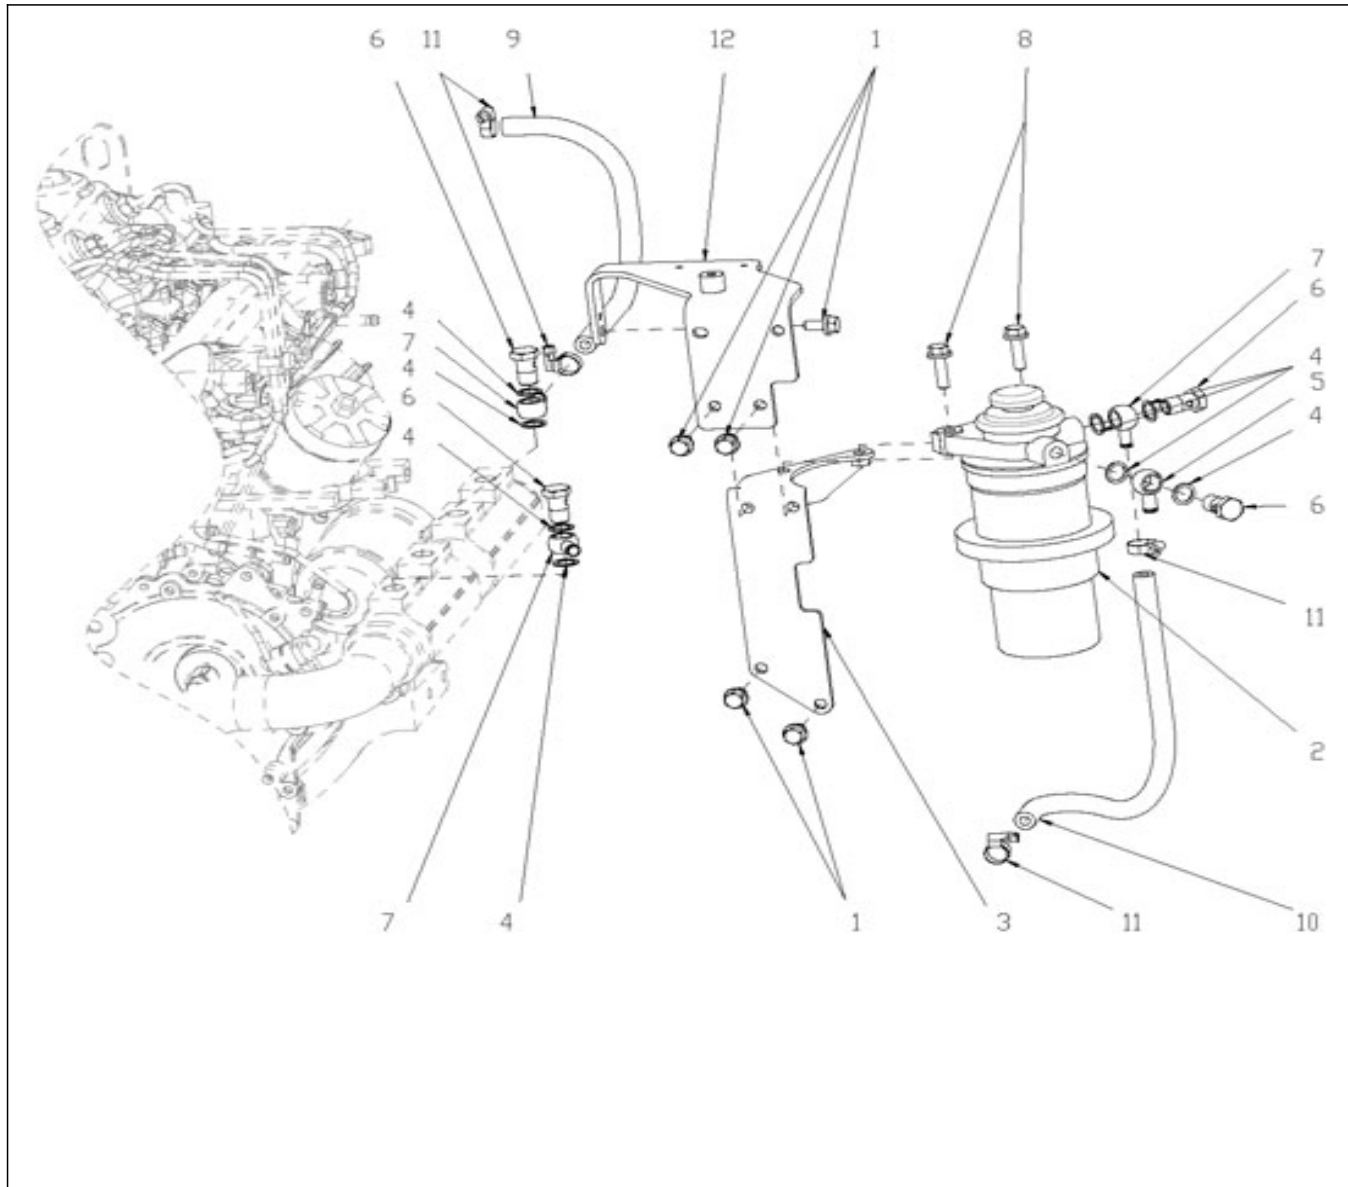

Brand: NanniDiesel

Model: Moteur T4.165 T4.180 T4.200

Version: Standard

Subassembly: Fuel filter Assy,

N.	Item	Description	Qty	Notes
1	39160661	BOLT (+++SUPPRIMER LA VIS DU MONTAGE STANDARD)	5	
2	970313800	GO FILTER	1	
3	95310666	BRACKET	1	
4	970300306	GASKET,RING D14 (SUR REFROID THERMO MOTA)	8	
5	970300797	CONNECTION,BANJO D=8/M14 (=> N°KT08090423)	2	
6	970432515	BOLT,BANJO M14X1,5 (=> N°KT08090423)	4	
7	970301093	CONNECTION,BANJO D=6/M14	2	
8	39160639	BOLT	2	
9	32808002	FUEL HOSE ISO 7840 D8	1	
10	32808002	FUEL HOSE ISO 7840 D8	1	
11	970439306	CLAMP (++POUR DURITE ORIGINE REF HUILE MOTEUR)	4	
12	95310676	Sea water filter bracket	1	

V. 25/06/2013

Pag. 16/45