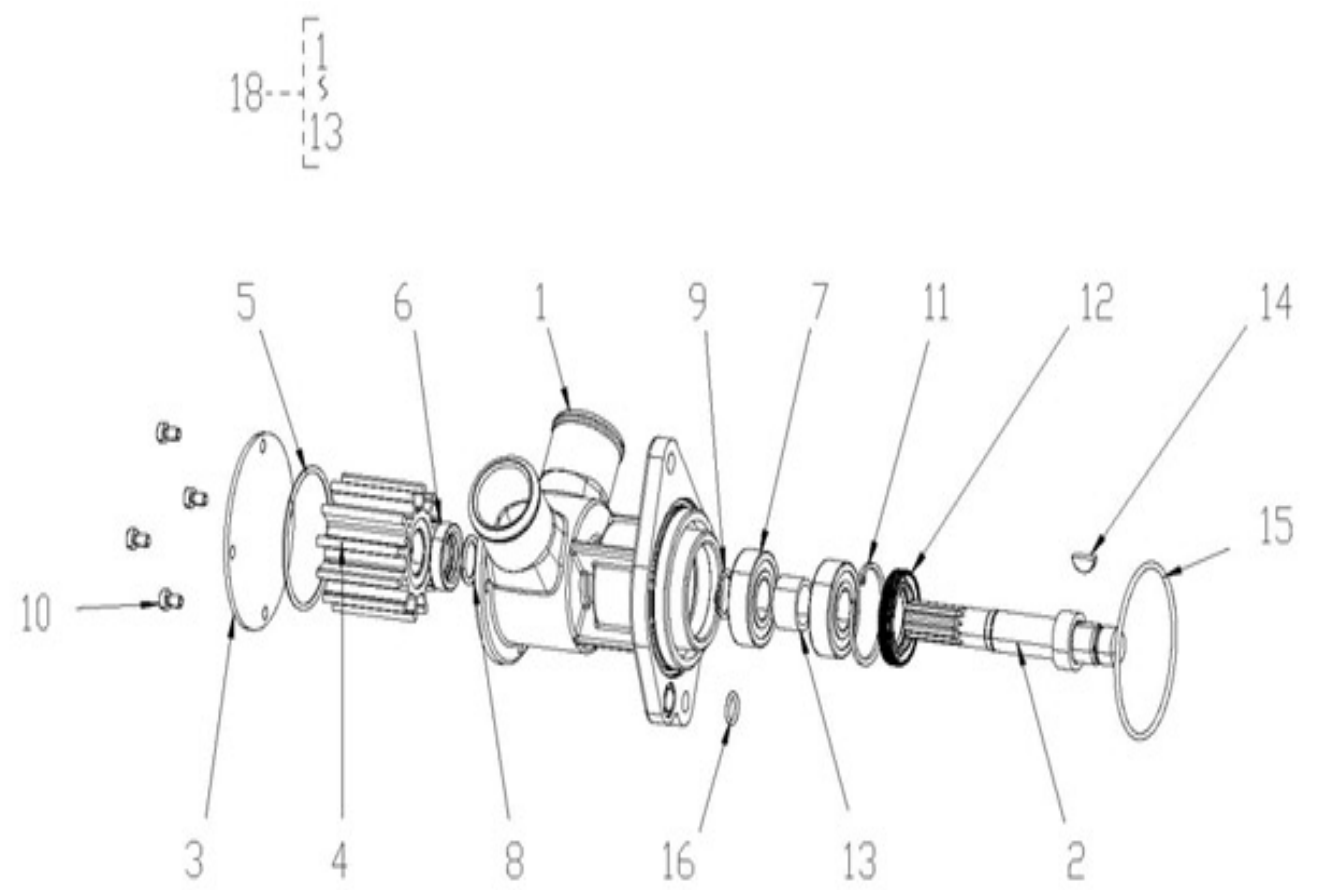

Brand: NanniDiesel
Model: Moteur T4.165 T4.180 T4.200
Version: Standard
Subassembly: Sea water pump spare parts

N.	Item	Description	Qty	Notes
1	970312420	BODY	1	
2	970312421	SHAFT	1	
3	970312422	END COVER	1	
4	970312423	IMPELLER	1	
5	970312424	O RING	1	
6	970614516	O-RING SEAL	1	
7	970312426	BALL BEARING	2	
8	970614626	O-RING,WATER PUMP F7B-9/10	1	
9	970304049	CIR-CLIP	1	
10	970312429	SCREW	4	
11	970614627	RING,RETAINING	1	
12	970312430	LIP SEAL	1	
13	970312431	SPACER	1	
14	55303041	KEY	1	
15	48418165	O RING	1	
16	970302856	O-RING	1	
17	970312432	REPAIR KIT	1	
18	970311169	WATER PUMP	1	

V. 25/06/2013

Pag. 32/45