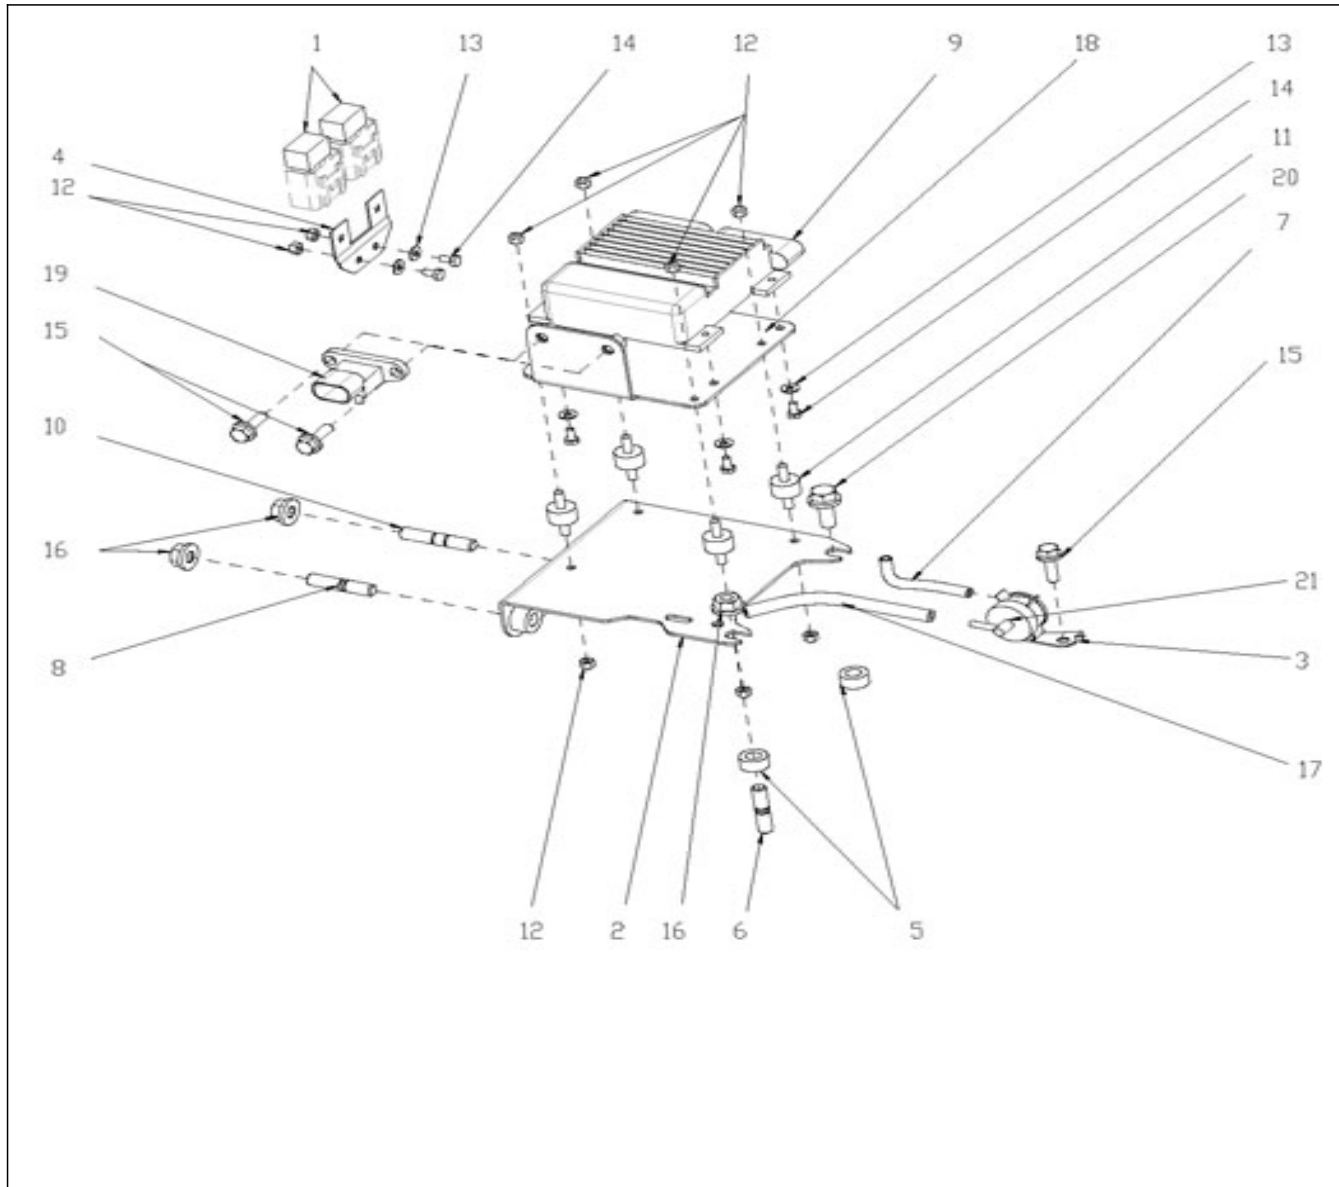

Brand: NanniDiesel

Model: Moteur T4.165 T4.180 T4.200

Version: Standard

Subassembly: EDU Assy.

N.	Item	Description	Qty	Notes
1	970314155	RELAY	2	
2	95310663	EDU Bracket,main	1	
3	970314126	CLAMP	1	
4	95310662	Relay Bracket	1	
5	95312344	SPACER	2	
6	970300057	STUD,M 8X 20 (+++FIX TURBO)	1	
7	970314152	HOSE, VACUUM	1	
8	970300080	STUD,M 8X 25 (+++ FIX TURBO)	1	
9	970314089	DRIVER, INJECTOR	1	
10	970300374	STUD,M 8X 30 (+++FIX TENDEUR)	1	
11	970312775	Insulator M/M, M4	4	
12	39360916	NUT	10	
13	39620915	WASHER	4	
14	39160664	BOLT	6	
15	39160659	BOLT	3	
16	39460916	NUT (+++FIX ECHANGEUR)	3	
17	970314151	HOSE, VACUUM	1	
18	95310699	EDU BRACKET	1	
19	970314084	SENSOR, TURBO PRESSURE - (FOR DIESEL TURBO)	1	
20	39620915	WASHER	4	
21	39160662	BOLT	1	

V. 25/06/2013

Pag. 21/45