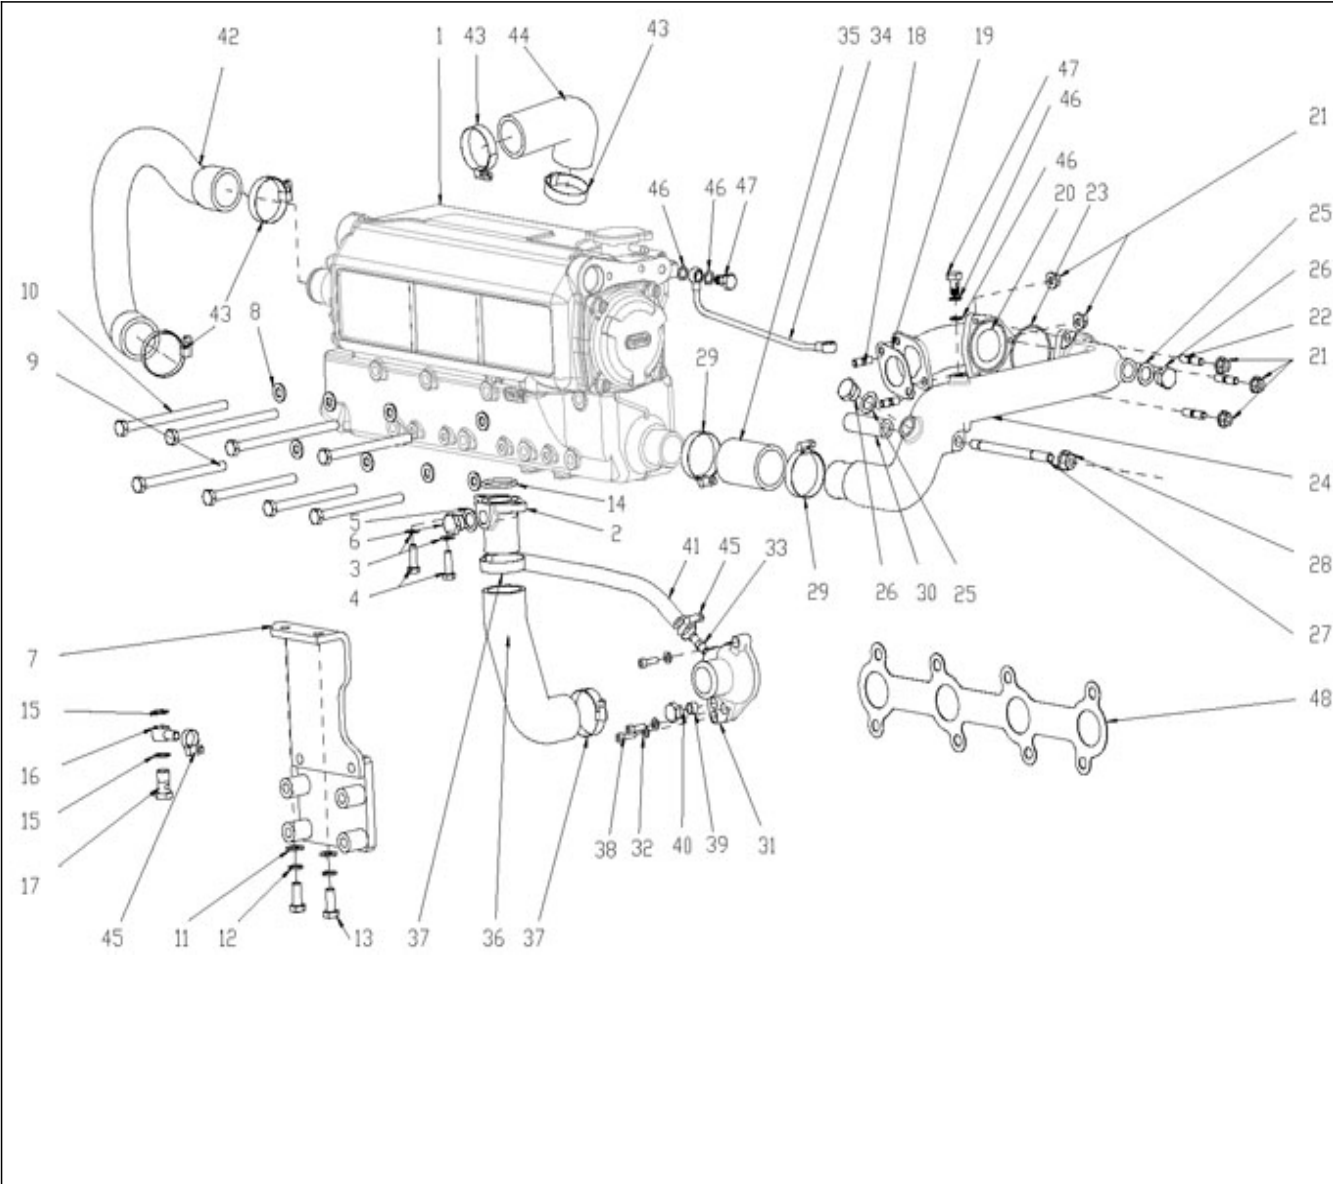

Brand: NanniDiesel

Model: Moteur T4.165 T4.180 T4.200

Version: Standard

Subassembly: Heat exchanger exh. Manifold

N.	Item	Description	Qty	Notes
1	48300397	HEAT EXCHANGER - Exhaust Manifold	1	
2	95710032	FRESH FrWATER INLET PIPE 2 (AVEC JOINT 970311194)	1	
3	970119139	WASHER,CORRUGATED D8 (DONT 3 PTO)	2	
4	970304082	BOLT	2	
5	970300289	GASKET,RING D17	1	
6	970639853	"PLUG,HEX 3/8""G"	1	
7	95310542	SUPPORT	1	
8	970119137	WASHER,CORRUGATED D10	8	
9	970310228	BOLT	5	
10	39160454	BOLT	3	
11	970119135	WASHER,PLAIN D10 (DONT DEUX POUR CALAGE GALET	2	
12	970119136	WASHER,SPRING D10 (POUR INVERSEUR)	2	
13	970635508	BOLT,HEX M10X 25 (VIS DE BOUT D ARBRE)	2	
14	970311194	GASKET (<= N° T109050464)	1	
15	970300306	GASKET,RING D14 (SUR REFROID THERMO MOTA)	2	
16	970300797	CONNECTION,BANJO D=8/M14 (=> N°KT08090423)	1	
17	970432515	BOLT,BANJO M14X1,5 (=> N°KT08090423)	1	
18	970314149	BOLT,STUD	2	
19	970314035	GASKET	1	
20	95200246	Fresh Water Outlet Pipe 1	1	
21	39460916	NUT (+++FIX ECHANGEUR)	5	
22	970300057	STUD,M 8X 20 (+++FIX TURBO)	3	
23	48418178	O-RING	1	
24	95200245	Fresh Water Outlet Pipe 2	1	
25	970300289	GASKET,RING D17	2	
26	970639853	"PLUG,HEX 3/8""G"	2	
27	39020439	STUD BOLT	1	
28	39460917	NUT,FLANGE	1	
29	970634621	CLAMP,HOSE	2	
30	43320294	SPACER	1	
31	95710031	Fresh Water Inlet Pipe 1	1	
32	970609602	WASHER,CORRUGATED D 6 (GRAISSEE SERRAGE 1.7	3	
33	970307806	Nipple (++Montage LOCTITE verte)	1	
34	51306123	Air Breather Pipe	1	
35	970644590	HOSE,D40 L= 70	1	
36	48328100	Fresh Water Hose 2	1	
37	970604533	CLAMP,HOSE 32-44 (QUANTITE 8 R.P. 4 LE 19/06/2008)	2	
38	970604615	BOLT,SOCK M 6X 20	3	
39	51410028	COLLAR	1	
40	970875506	PLUG (<= N°KT08090422)	1	
41	32810002	FUEL HOSE ISO 7840 D10 (REFROIDISSEUR-BACHE)	1	
42	48328129	HOSE	1	
43	970634621	CLAMP,HOSE	4	
44	48328128	Sea Water Hose 4	1	
45	970434506	CLAMP,HOSE 13-20 (POUR DURITE REF HUILE MOTEUR)	2	
46	970300430	GASKET,RING D10 (+++ FIX TUYAU GRAISSAGE SUR	4	
47	970300717	BOLT,BANJO M10X1,25 (=> N° T501050058)	2	
48	970314043	GASKET, EXHAUST MANIFOLD	1	

V. 25/06/2013

Pag. 30/45