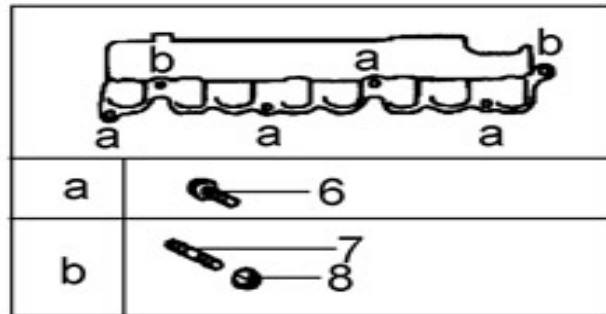

Brand: NanniDiesel

Model: Moteur T4.165 T4.180 T4.200

Version: Standard

Subassembly: Intake manifold

N.	Item	Description	Qty	Notes
1	970314045	GASKET, INTAKE MANIFOLD TO - HEAD	1	
2	970314040	MANIFOLD, INTAKE	1	
3	970314041	INSULATOR, INTAKE MANIFOLD, - No.1	1	
4	970314042	INSULATOR, INTAKE MANIFOLD, - No.2	1	
5	970314072	GASKET, DIESEL THROTTLE	1	
6	970314139	BOLT, FLANGE	1	
7	970312024	STUD	2	
8	970312677	NUT	2	

V. 25/06/2013

Pag. 33/45