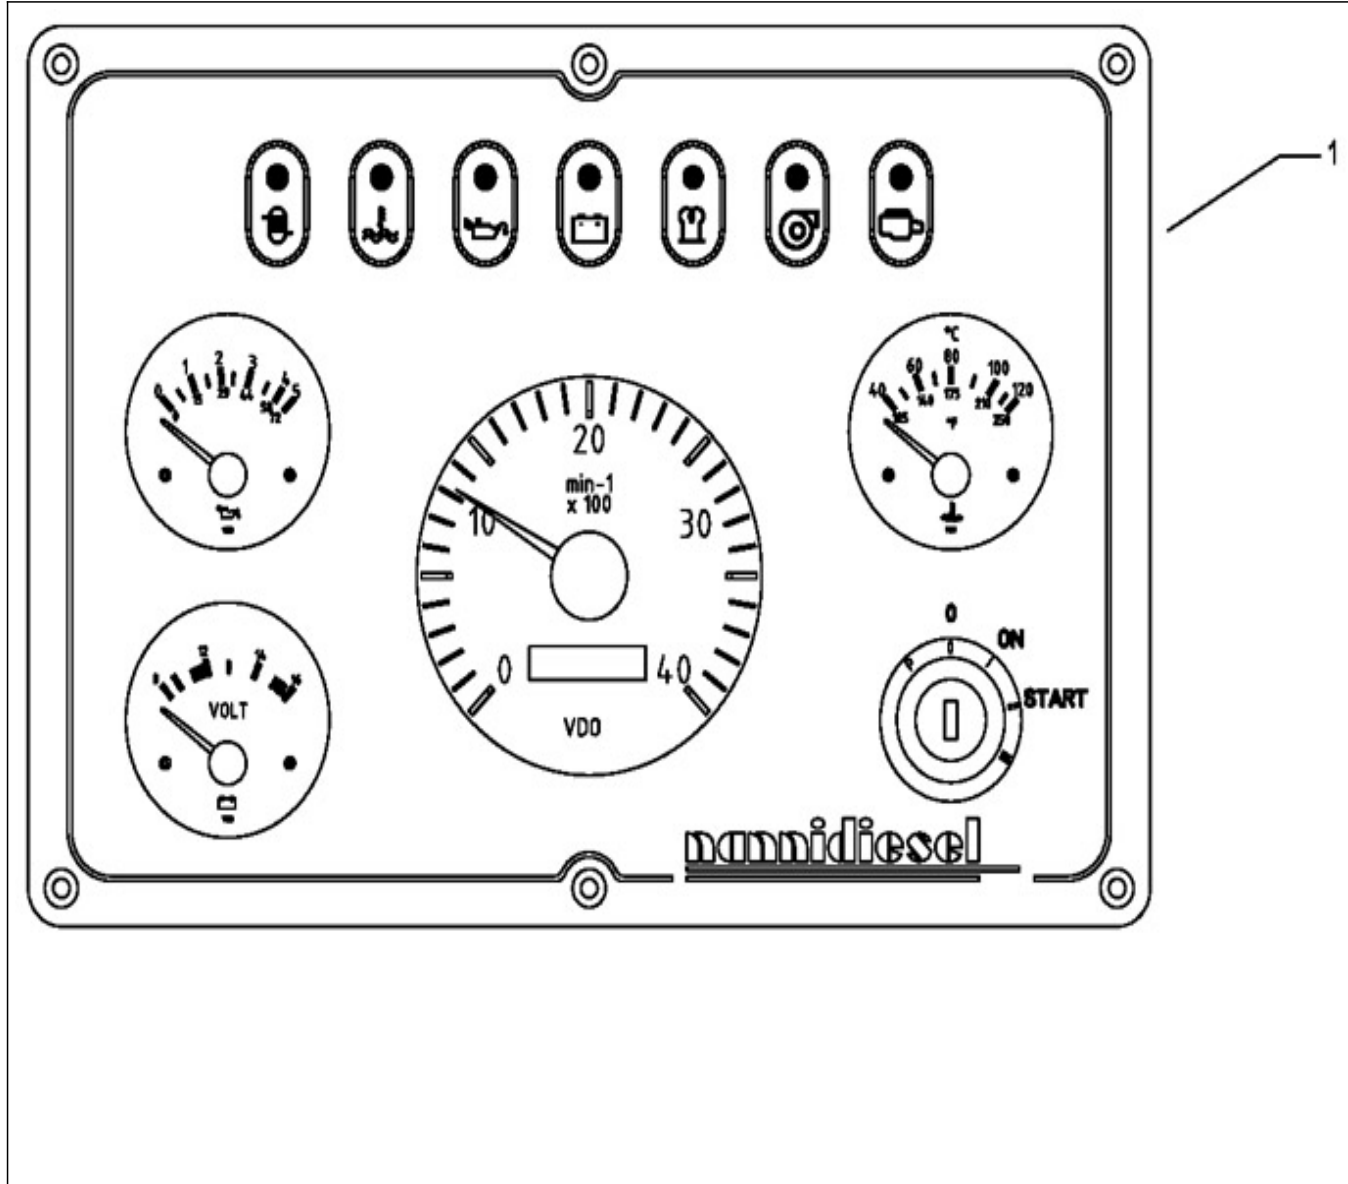

Brand: NanniDiesel	N.	Item	Description	Qty	Notes
Model: Moteur T4.165 T4.180 T4.200	1	674455	PANEL	1	
Version: Standard					
Subassembly: Panel C					

V. 25/06/2013

Pag. 39/45