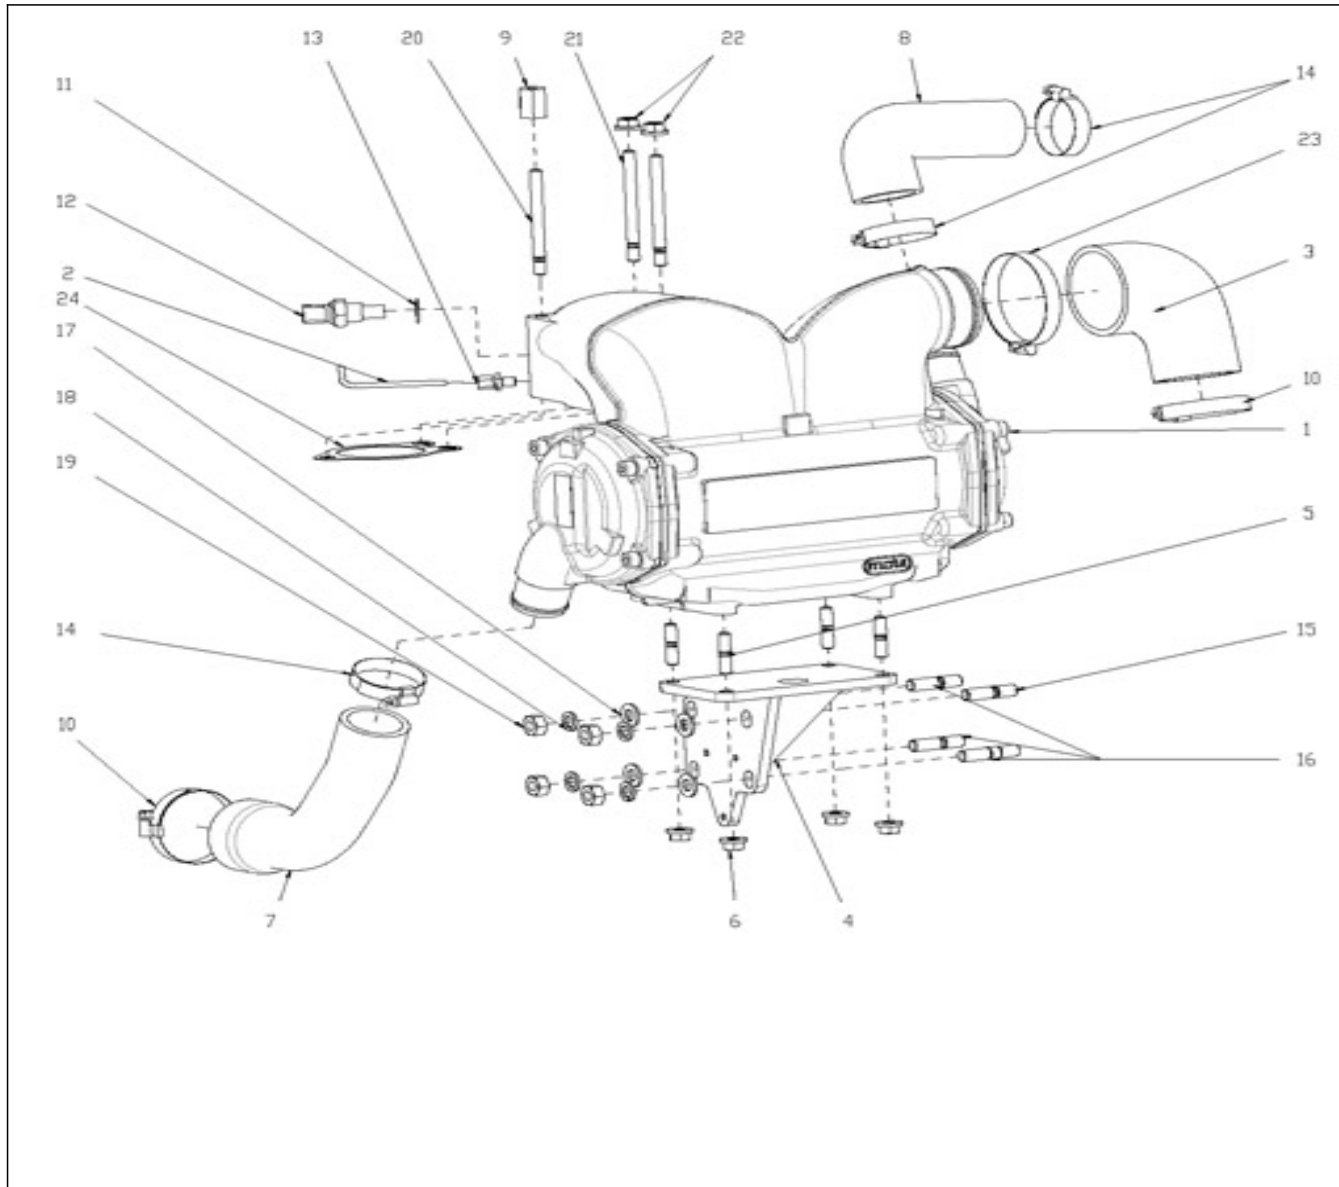

Brand: NanniDiesel

Model: Moteur T4.165 T4.180 T4.200

Version: Standard

Subassembly: Intercooler

N.	Item	Description	Qty	Notes
1	48300391	INTERCOOLER	1	
2	51306122	PIPE	1	
3	51850005	Air Hose 1	1	
4	95310664	BRACKET	1	
5	970300057	STUD,M 8X 20 (+++FIX TURBO)	4	
6	39460916	NUT (+++FIX ECHANGEUR)	4	
7	48328140	HOSE	1	
8	48328128	Sea Water Hose 4	1	
9	43320300	Nut, long, M8-M6	1	
10	970634621	CLAMP,HOSE	2	
11	970314112	GASKET	1	
12	970314086	SENSOR	1	
13	970312881	Nipple for pipe OD 4mm	1	
14	970604533	CLAMP,HOSE 32-44 (QUANTITE 8 R.P. 4 LE 19/06/2008)	3	
15	39020403	STUD BOLT (<= N°T103060522)	1	
16	970649725	STUD (=> N°T10306523)	3	
17	970302935	WASHER,PLAIN D10	4	
18	970119136	WASHER,SPRING D10 (POUR INVERSEUR)	4	
19	970119143	NUT, M10	4	
20	39020337	STUD	1	
21	39020329	STUD BOLT	2	
22	39460916	NUT (+++FIX ECHANGEUR)	2	
23	48701020	CLAMP	1	
24	970314072	GASKET, DIESEL THROTTLE	1	

V. 25/06/2013

Pag. 34/45