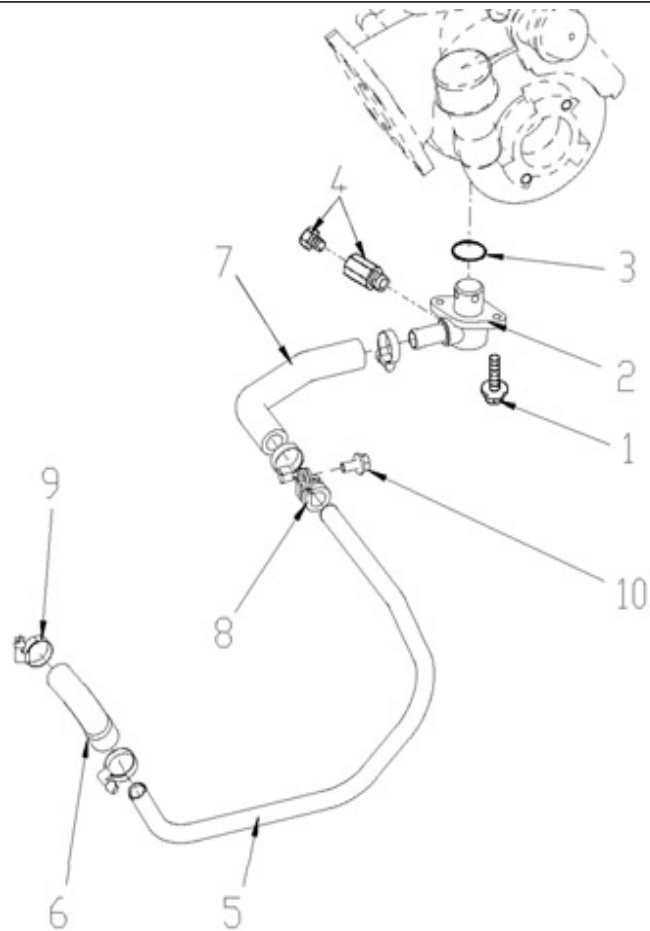

Brand: NanniDiesel

Model: Moteur T4.165 T4.180 T4.200

Version: Standard

Subassembly: Turbo charger water hose

N.	Item	Description	Qty	Notes
1	970312261	BOLT FLANGE	2	
2	970314039	CONNECTOR, TURBO WATER, NO.2	1	
3	970312263	RING,O	1	
4	970312267	COCK,DRAIN	1	
5	51306121	Pipe,Turbo Water	1	
6	48328123	HoseTurbo Water,No.1	1	
7	48328124	HoseTurbo Water,No.2	1	
8	970307264	CLAMP	1	
9	970301604	CLAMP,HOSE 15-24 (ALIM EAU GENE)	4	
10	39160661	BOLT (+++SUPPRIMER LA VIS DU MONTAGE STANDARD)	1	

V. 25/06/2013

Pag. 27/45