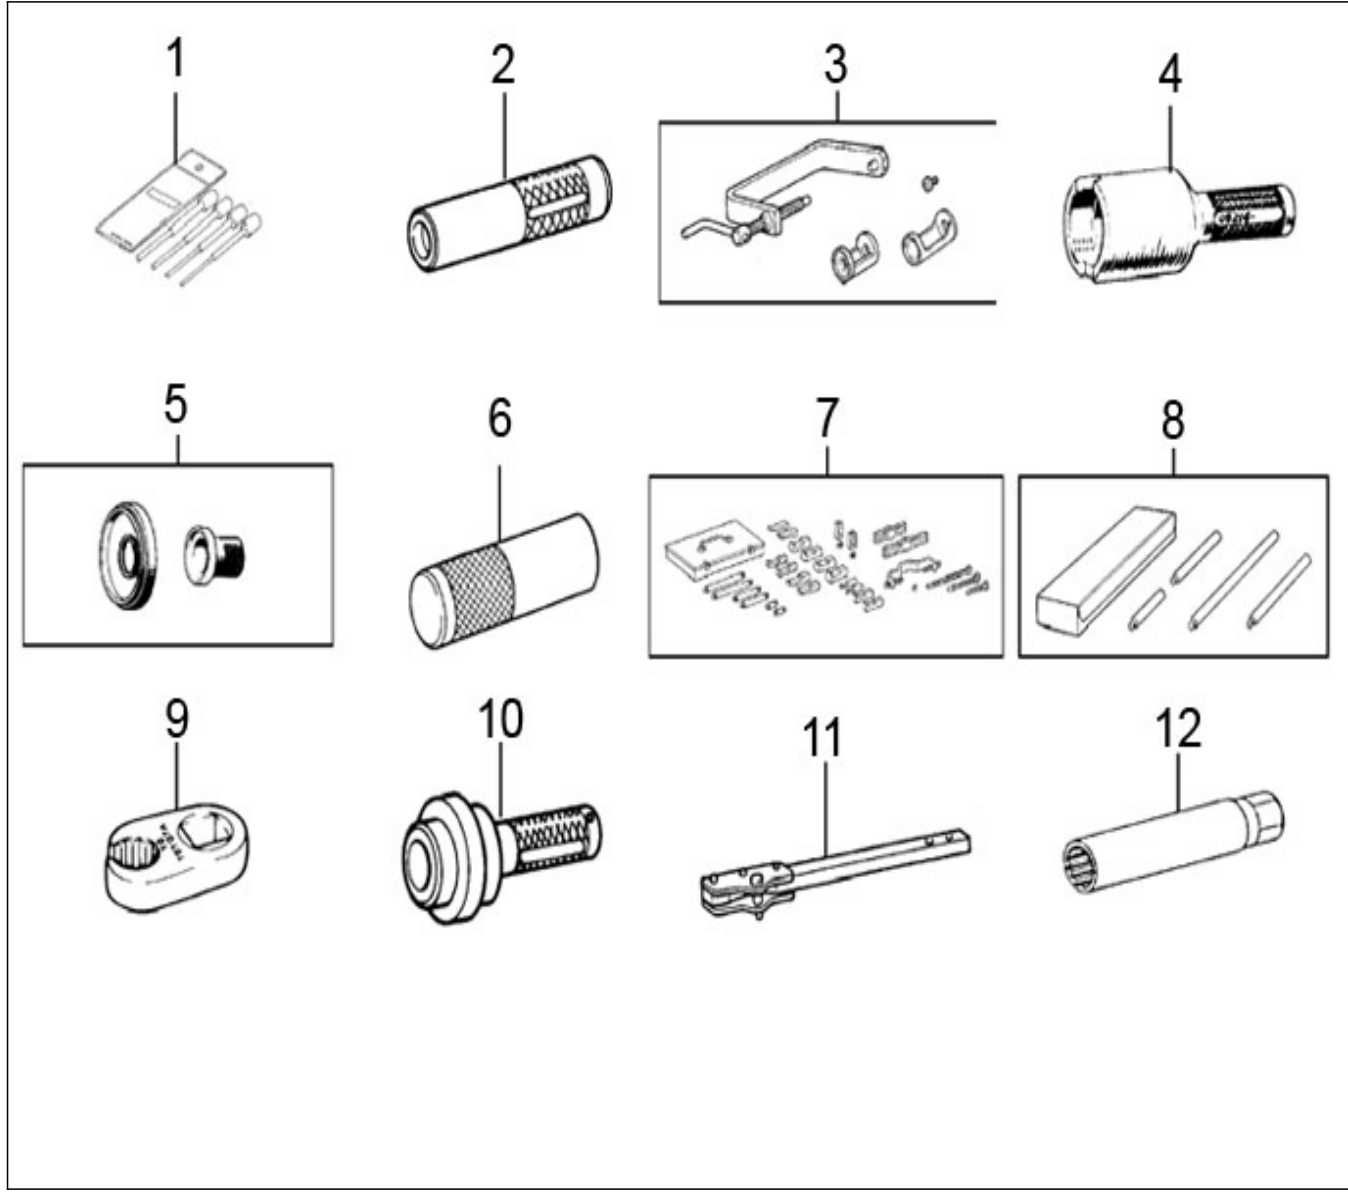

Brand: NanniDiesel
Model: Moteur T4.165 T4.180 T4.200
Version: Standard
Subassembly: Tools

N.	Item	Description	Qty	Notes
1	970312733	VALVE GUIDE BUSHING REMOVER & - REPLACER SET	1	
2	970312764	VALVE STEM OIL SEAL REMOVER	1	
3	970312372	VALVE TOOL	1	
4	970312738	CRANKSHAFT PULLEY REPLACER	1	
5	970312745	CRANKSHAFT OIL SEAL REPLACER	1	
6	970313927	(SST)FRONT HUB INNER BEARING - CONE REPLACER	1	
7	970312753	PULLER B SET	1	
8	970312748	HANDLE SET	1	
9	70804009	INJECTOR TOOL	1	
10	970312376	TOOL	1	
11	970312752	COMPANION FLANGE HOLDING TOOL	1	
12	970313928	(SST)SENSOR SOCKET WRENCH	1	

V. 25/06/2013

Pag. 43/45