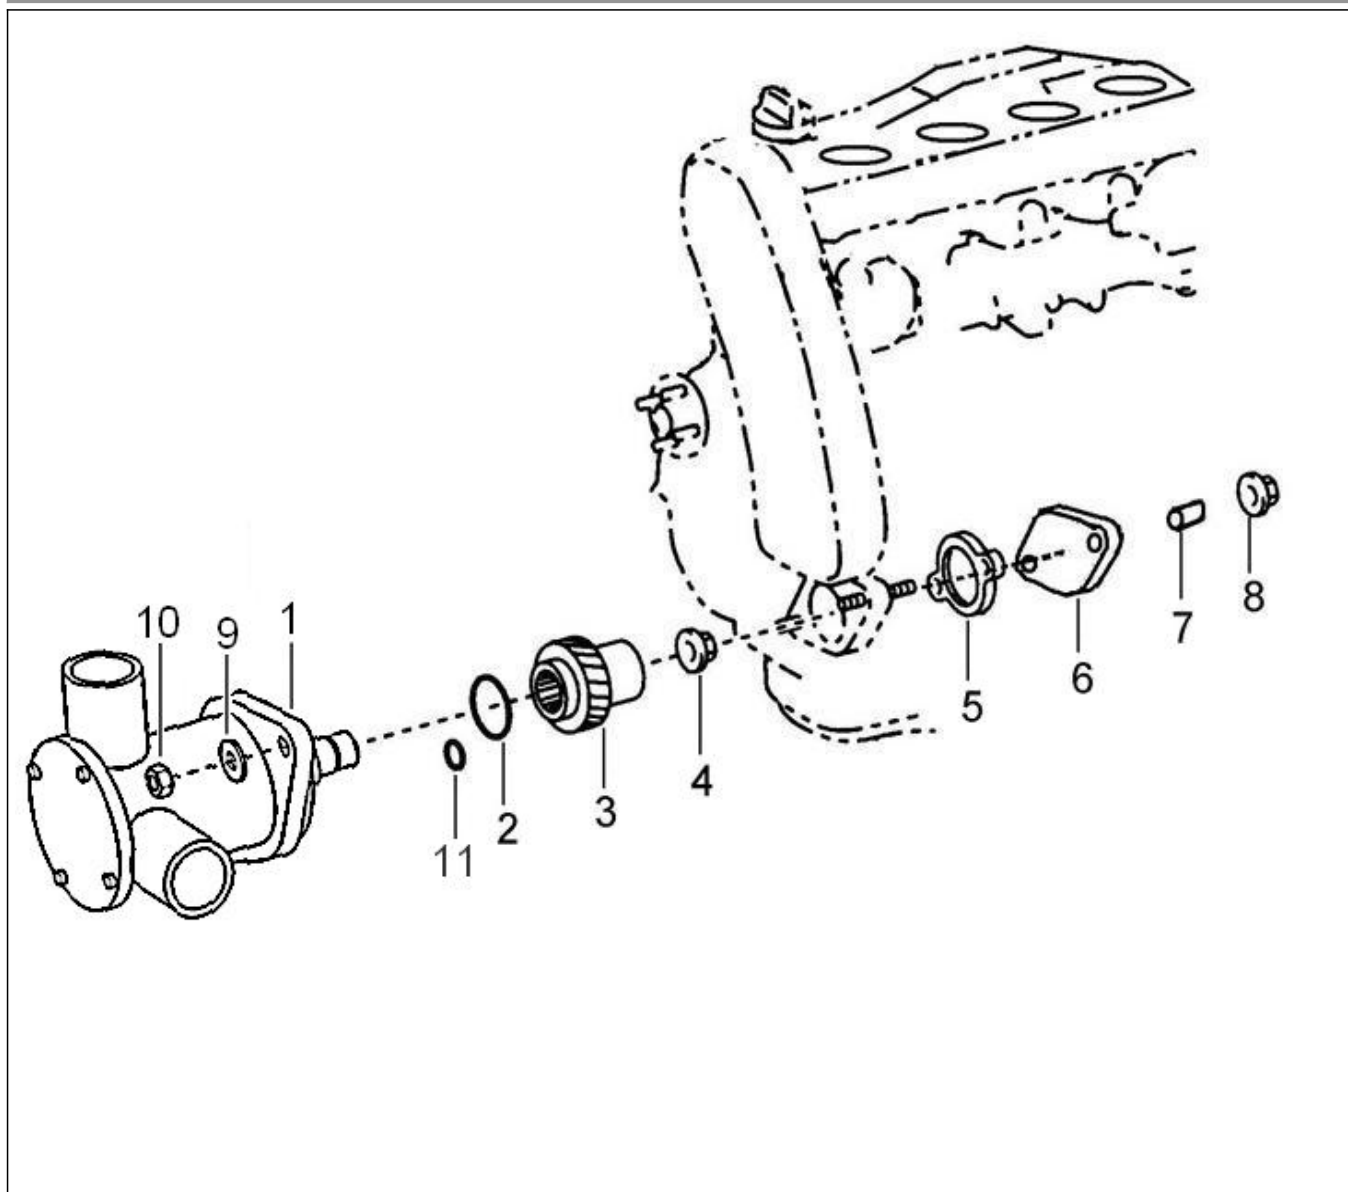

Brand: NanniDiesel

Model: Moteur T4.165 T4.180 T4.200

Version: Standard

Subassembly: Seawater pump Assy

N.	Item	Description	Qty	Notes
1	970311169	WATER PUMP	1	
2	48418165	O RING	1	
3	970312234	GEAR PUMP	1	
4	970312235	NUT	1	
5	970312590	GASKET,CYLINDER BLOCK SIDE COV - ER	1	
6	970312055	PLATE,WATER SEAL	1	
7	970312592	SPACER	2	
8	970312591	NUT	2	
9	970027323	WASHER,PLAIN D 8	2	
10	39460916	NUT (+++FIX ECHANGEUR)	2	
11	970302856	O-RING	1	

V. 25/06/2013

Pag. 31/45