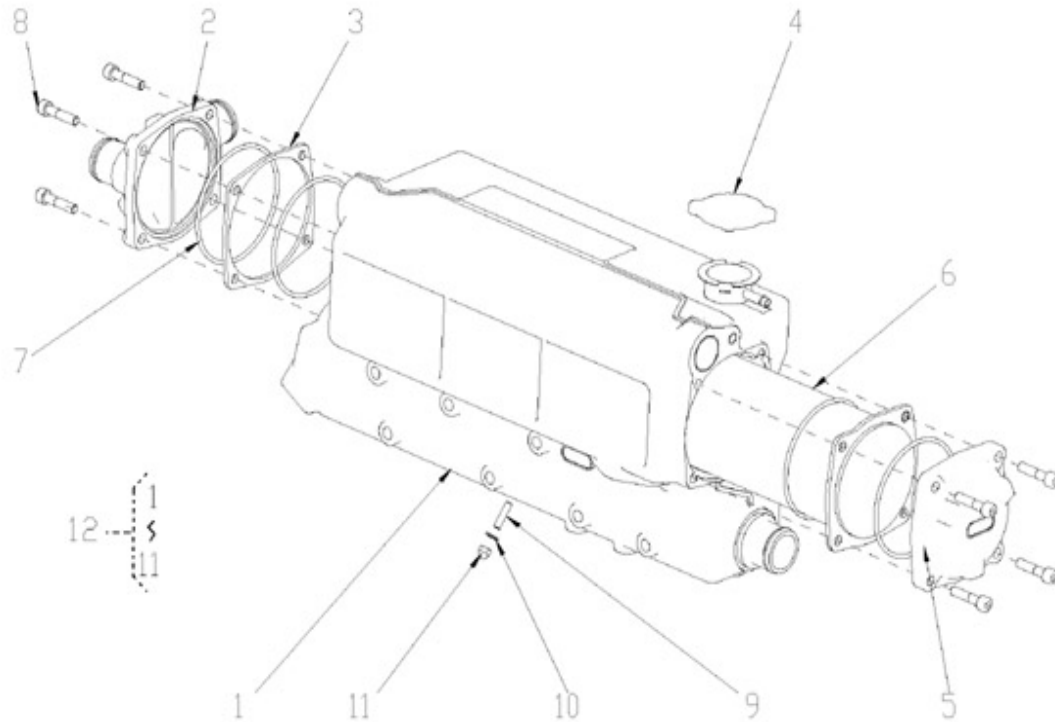

Brand: NanniDiesel

Model: Moteur T4.165 T4.180 T4.200

Version: Standard

Subassembly: Heat exchanger Spare parts

N.	Item	Description	Qty	Notes
1	970314986	CORP ECHANGEUR 48300397	1	
2	970314987	CALOTTE E/S EAU DE MER ECHANGEUR 48300397	1	
3	970312453	SPACER	1	
4	970314988	HEAT EXCHANGER CAP 0.95B	1	
5	970312450	COVER	1	
6	970312451	TUBE STACK	1	
7	48418167	O RING	4	
8	970635916	BOLT SOCK M 8X 35 (+++ FIX COUDE ECHAP)	8	
9	970312802	BOLT M6x25	1	
10	970312803	BUSH	1	
11	970312804	NUT	1	
12	48300397	HEAT EXCHANGER - Exhaust Manifold	1	

V. 25/06/2013

Pag. 29/45