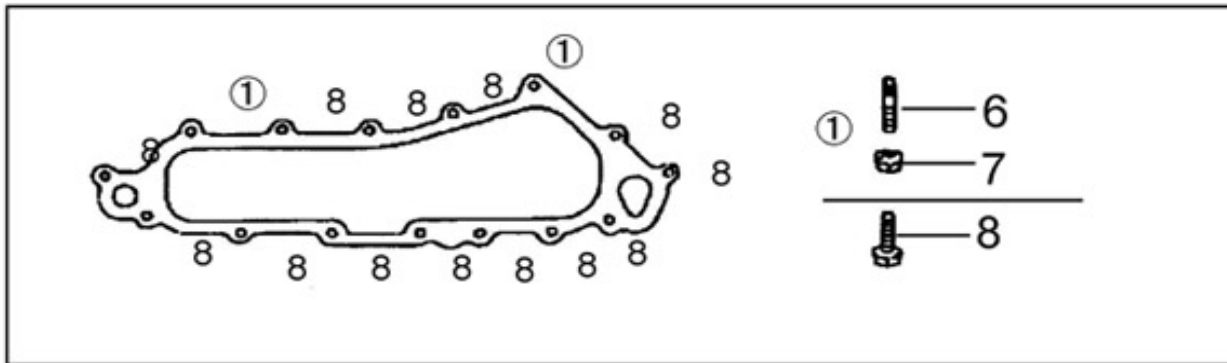

Brand: NanniDiesel

Model: Moteur T4.165 T4.180 T4.200

Version: Standard

Subassembly: Oil filter Assy

N.	Item	Description	Qty	Notes
1	970312206	GASKET	1	
2	970313306	FILTER ENGINE OIL	1	
3	970314103	CAP	1	
4	970314031	COVER SUB-ASSY, OIL COOLER	1	
5	970312071	PLUG	1	
6	970312044	STUD	2	
7	970312061	NUT	2	
8	970312210	BOLT,W/WASHER	13	
9	970314107	PLUG,INTAKE MANIFOLD SUCTION - HOLE	1	
10	970314104	PLUG	1	
11	970314115	CLIP	1	
12	970314114	CLAMP	1	

V. 25/06/2013

Pag. 20/45