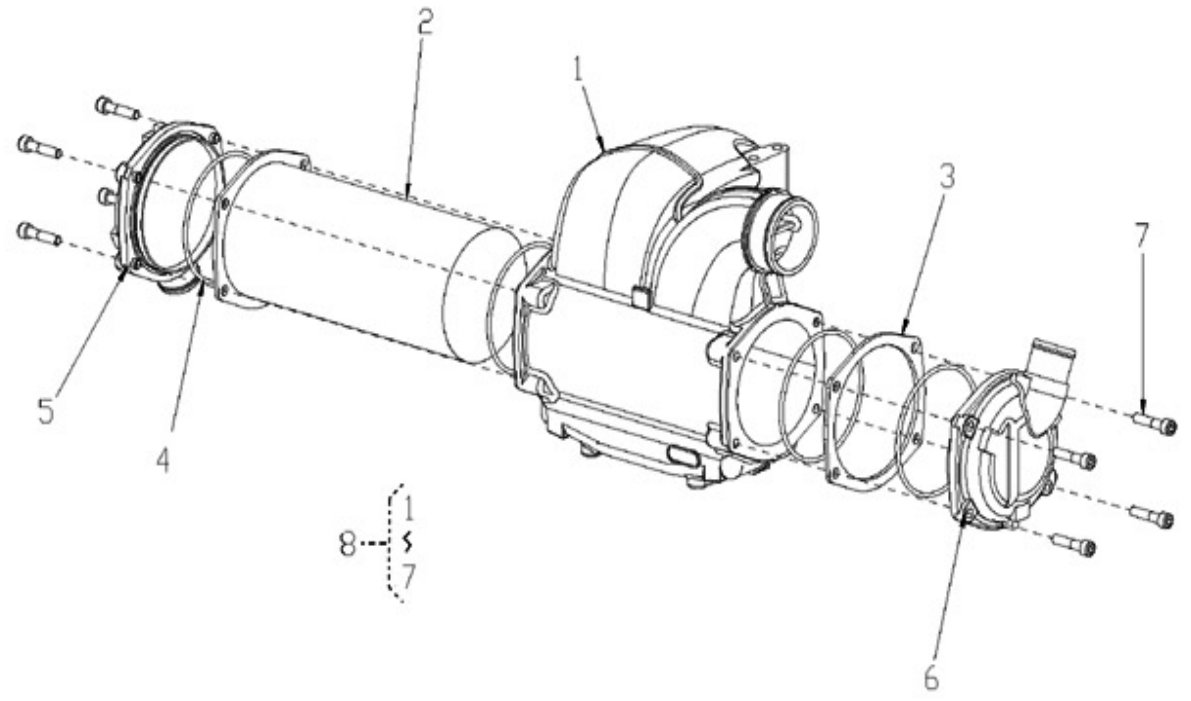

Brand: NanniDiesel
Model: Moteur T4.165 T4.180 T4.200
Version: Standard
Subassembly: Intercooler Spare parts

N.	Item	Description	Qty	Notes
1	970314991	CORP INTERCOOLER 48300391	1	
2	970312415	TUBE STACK	1	
3	970312416	SPACER	1	
4	48418168	O RING	4	
5	970314990	CALOTTE ENTREE EAU DE MER INTERCOOLER	1	
6	970314989	CALOTTE SORTIE EAU DE MER INTERCOOLER	1	
7	970635916	BOLT,SOCK M 8X 35 (+++ FIX COUDE ECHAP)	8	

V. 25/06/2013

Pag. 35/45