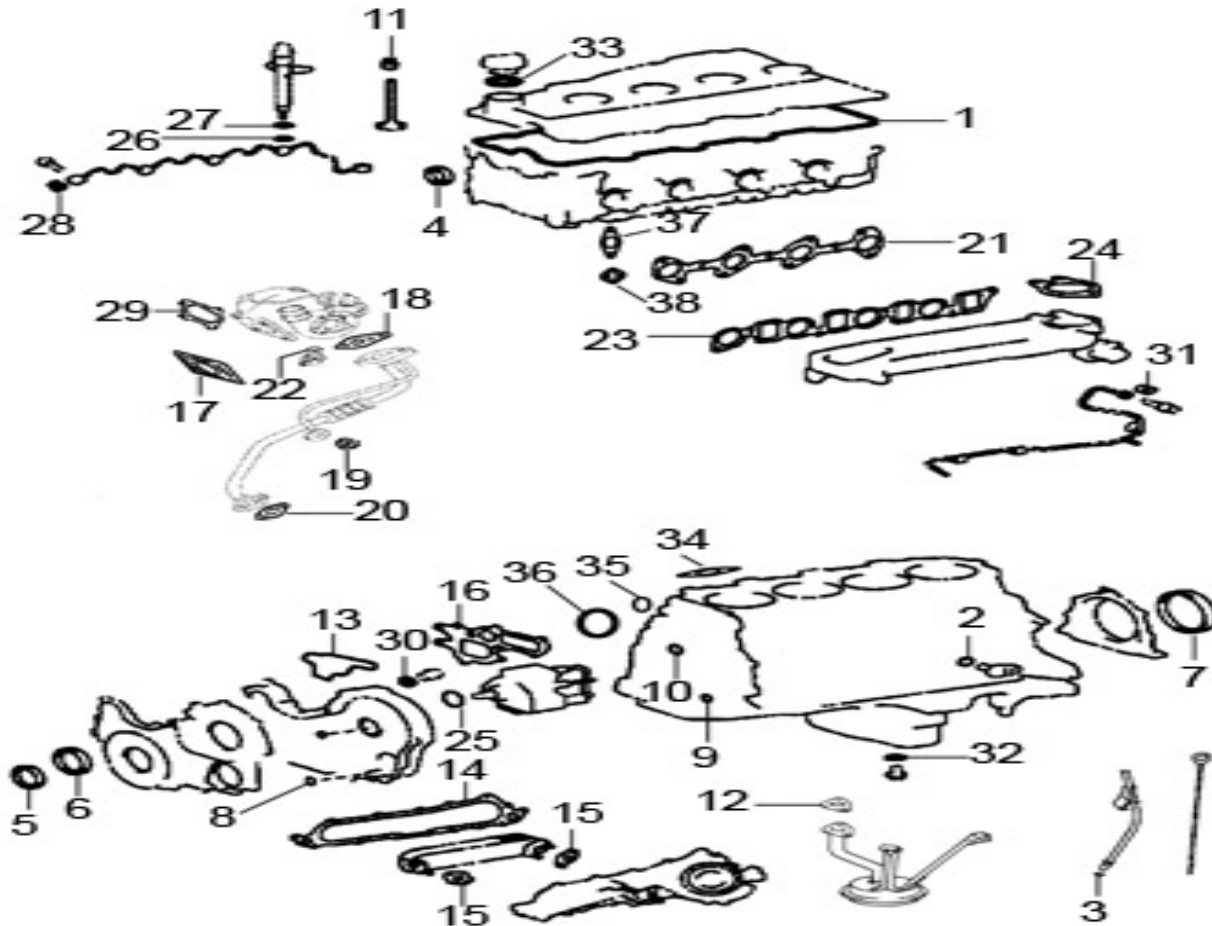

Brand: NanniDiesel

Model: Moteur T4.165 T4.180 T4.200

Version: Standard

Subassembly: Gasket set

N.	Item	Description	Qty	Notes
1	970313942	GASKET, CYLINDER HEAD COVER	1	
2	970314154	RING, O	1	
3	970312101	O-RING - GEAR CASE	1	
4	970312078	GASKET	1	
5	970312082	GASKET	1	
6	970314102	SEAL, TYPE T OIL (FOR TIMING - CHAIN OR BELT COVER)	1	
7	970312088	GASKET	1	
8	970312094	O RING	1	
9	970312101	O-RING - GEAR CASE	1	
10	970312102	O RING	1	
11	970314121	SEAL, VALVE STEM OIL - (FOR VALVE STEM OIL)	16	
12	970312199	GASKET,OILSTRAINER FLANGE	1	
13	970312201	GASKET,OIL PUMP	1	
14	970312206	GASKET	1	
15	970312219	GASKET	2	
16	970312228	GASKET,WATER PUMP,NO.1	1	
17	970312244	GASKET TURBO	1	
18	970314029	GASKET, TURBO OIL INLET	1	
19	970314116	GASKET	1	
20	970314030	GASKET, TURBO OIL OUTLET, NO.1	1	
21	970314043	GASKET, EXHAUST MANIFOLD	1	
22	970312263	RING,O	1	
23	970314045	GASKET, INTAKE MANIFOLD TO - HEAD	1	
24	970314072	GASKET, DIESEL THROTTLE	1	
25	970312298	RING,O	1	
26	970313940	SEAT, INJECTION NOZZLE	4	
27	970314153	RING, O	4	
28	970314117	GASKET	5	
29	970314047	GASKET, TURBINE OUTLET ELBOW	1	
30	970314026	GASKET, OIL PUMP RELIEF VALVE	1	
31	970314111	GASKET	1	
32	970312064	GASKET	1	
33	970312006	GASKET	1	
34	970312259	GASKET	1	
35	970312048	RING O	1	
36	970314037	GASKET,THERMOSTAT	1	
37	970314035	GASKET	1	
38	970314071	GASKET,EGR INLET	1	

V. 25/06/2013

Pag. 44/45