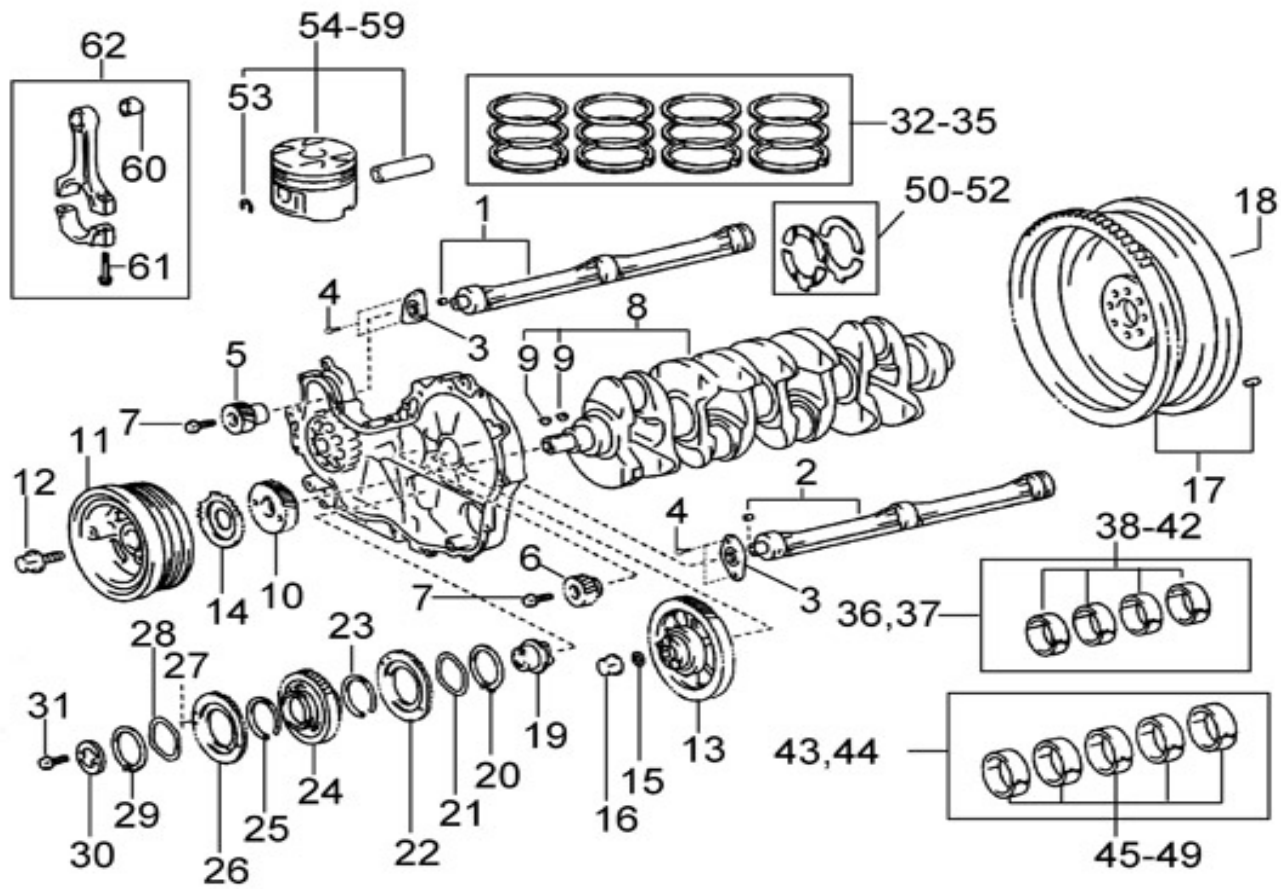

Brand: NanniDiesel

Model: Moteur T4.165 T4.180 T4.200

Version: Standard

Subassembly: Crankshaft pistons

N.	Item	Description	Qty	Notes
1	970312103	ASSY SHAFT, BALANCER N°1	1	
2	970312104	ASSY SHAFT, BALANCER N°2	1	
3	970312105	WASHER, BALANCER SHAFT THRUST	2	
4	970314135	BOLT, FLANGE	4	
5	970312107	GEAR BALANCER SHAFT DRIVEN, N°	1	
6	970312108	GEAR BALANCER SHAFT DRIVEN, N°	1	
7	970314134	BOLT, FLANGE	2	
8	970312110	CRANKSHAFT SUB ASSY	1	
9	970312111	KEY	2	
10	970312112	GEAR CRANKSHAFT TIMING	1	
11	970313979	PULLEY SUB-ASSY, CRANKSHAFT	1	
12	970312114	BOLT, W/WASHER	1	
13	970313987	GEAR SUB-ASSY, SUPPLY PUMP - DRIVE	1	
14	970314048	PLATE, CRANK ANGLE SENSOR	1	
15	970312117	O RING	1	
16	970312118	NUT,CAP	1	
17	970312119	FLYWHEEL SUB-ASSY	1	
18	970312121	BOLT,WASHER BASED HEAD EXAGON	8	
19	970312156	SHAFT,IDLE GEAR	1	
20	970312149	RING	1	
21	970312151	WASHER,WAVE	1	
22	970312154	GEAR,IDLE SUB,NO.2	1	
23	970312155	SPRING,IDLE GEAR	1	
24	970313983	GEAR SUB-ASSY, IDLE	1	
25	970312155	SPRING,IDLE GEAR	1	
26	970312153	GEAR	1	
27	970314144	BOLT, W/WASHER	1	
28	970312151	WASHER,WAVE	1	
29	970312149	RING	1	
30	970312148	PLATE,IDLE GEAR THRUST	1	
31	970312147	BOLT	2	
32	970313961	RING SET,PISTON (STD)	1	
33	970313962	RING SET,PISTON (O/S 0.5)	1	
34	970313963	RING SET,PISTON (O/S 0.75)	1	
35	970313964	RING SET,PISTON (O/S 1.0)	1	
36	970312126	BEARING CONNECTING ROD (MARK 2)	4	
37	970312127	BEARING CONNECTING ROD (MARK 3)	4	
38	970312128	BEARING CONNECTING ROD (MARK 4)	4	
39	970312129	BEARING CONNECTING ROD (MARK 5)	4	
40	970312130	BEARING,CONNECTING ROD (MARK 6)	4	
41	970312134	BEARING,CRANKSHAFT (MARK 2)	5	
42	970312134	BEARING,CRANKSHAFT (MARK 2)	5	
43	970312136	BEARING,CRANKSHAFT (MARK 4)	5	
44	970312137	BEARING,CRANKSHAFT (MARK 5)	5	
45	970312138	BEARING,CRANKSHAFT (MARK 6)	5	
46	970313929	WASHER SET, CRANKSHAFT THRUST - (STD)	1	
47	970313930	WASHER SET, CRANKSHAFT THRUST - (O/S 0.125)	1	
48	970313931	WASHER SET, CRANKSHAFT THRUST - (O/S 0.25)	1	
49	970312142	RING,SNAP	8	
50	970313970	PISTON SUB-ASSY,W/PIN - (STD MARK1)	4	
51	970313971	PISTON SUB-ASSY,W/PIN - (STD MARK2)	4	
52	970313972	PISTON SUB-ASSY,W/PIN - (STD MARK3)	4	
53	970313973	PISTON SUB-ASSY,W/PIN(O/S 0.5)	4	
54	970313974	PISTON SUB-ASSY,W/PIN - (O/S 0.75)	4	
55	970313975	PISTON SUB-ASSY,W/PIN(O/S 1.0)	4	

V. 25/06/2013

Pag. 12/45