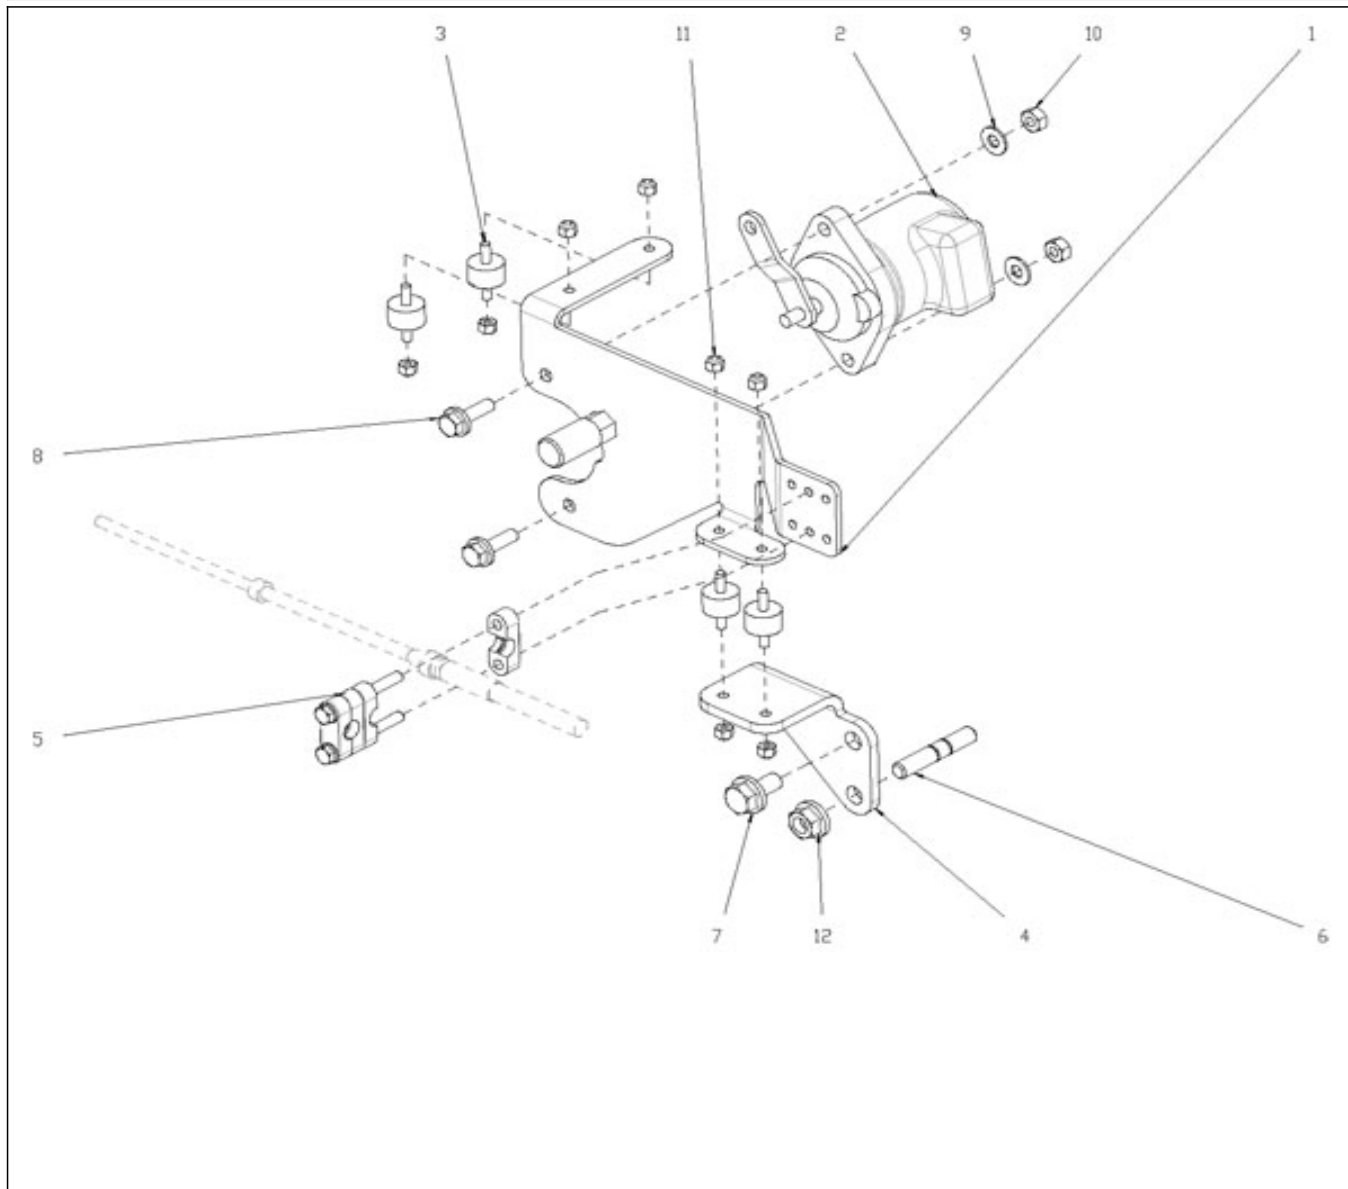

Brand: NanniDiesel

Model: Moteur T4.165 T4.180 T4.200

Version: Standard

Subassembly: Speed control

N.	Item	Description	Qty	Notes
1	95310846	SUPPORT,THROTTLE	1	
2	970314079	ACCELERATOR	1	
3	970312775	Insulator M/M, M4	4	
4	95310690	Throttle sensor Sub Bracket	1	
5	970311089	DOUBLE CONTROL THROTTLE	1	
6	970300374	STUD,M 8X 30 (+++FIX TENDEUR)	1	
7	39160661	BOLT (+++SUPPRIMER LA VIS DU MONTAGE STANDARD)	1	
8	39160659	BOLT	2	
9	970635459	WASHER,PLAIN D 6 (CALAGE)	2	
10	970635460	NUT,M 6	2	
11	39360919	Nut,lock, M4	8	
12	39460916	NUT (+++FIX ECHANGEUR)	1	

V. 25/06/2013

Pag. 11/45