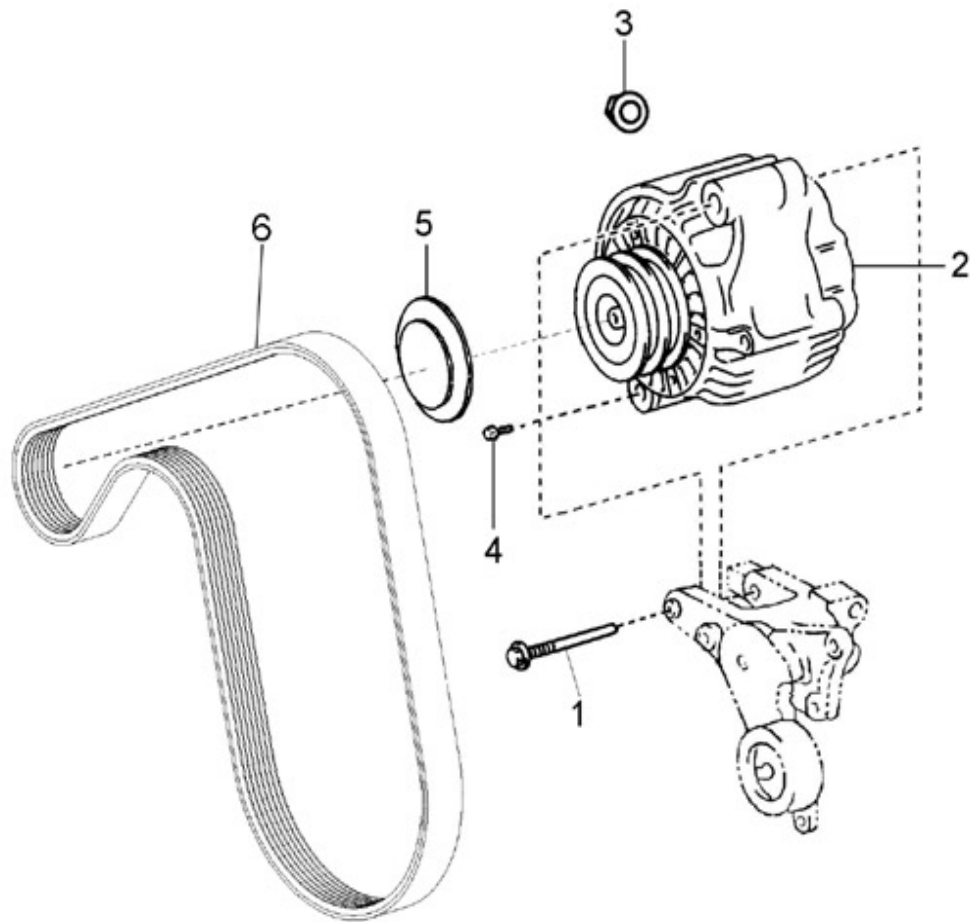

Brand: NanniDiesel		N.	Item	Description	Qty	Notes
Model: Moteur T4.165 T4.180 T4.200		1	970312336	BOLT	1	
Version: Standard		2	970314073	ALTERNATOR ASSY,W/REGULATOR	1	
Subassembly: Alternator Assy. Std.		3	970314150	** Std Part [NUT, FLANGE]	1	
		4	970314142	BOLT,FLANGE	1	
		5	970314074	CAP, ALTERNATOR PULLEY	1	
		6	970313801	BELT, ALTERNATOR	1	

V. 25/06/2013

Pag. 38/45