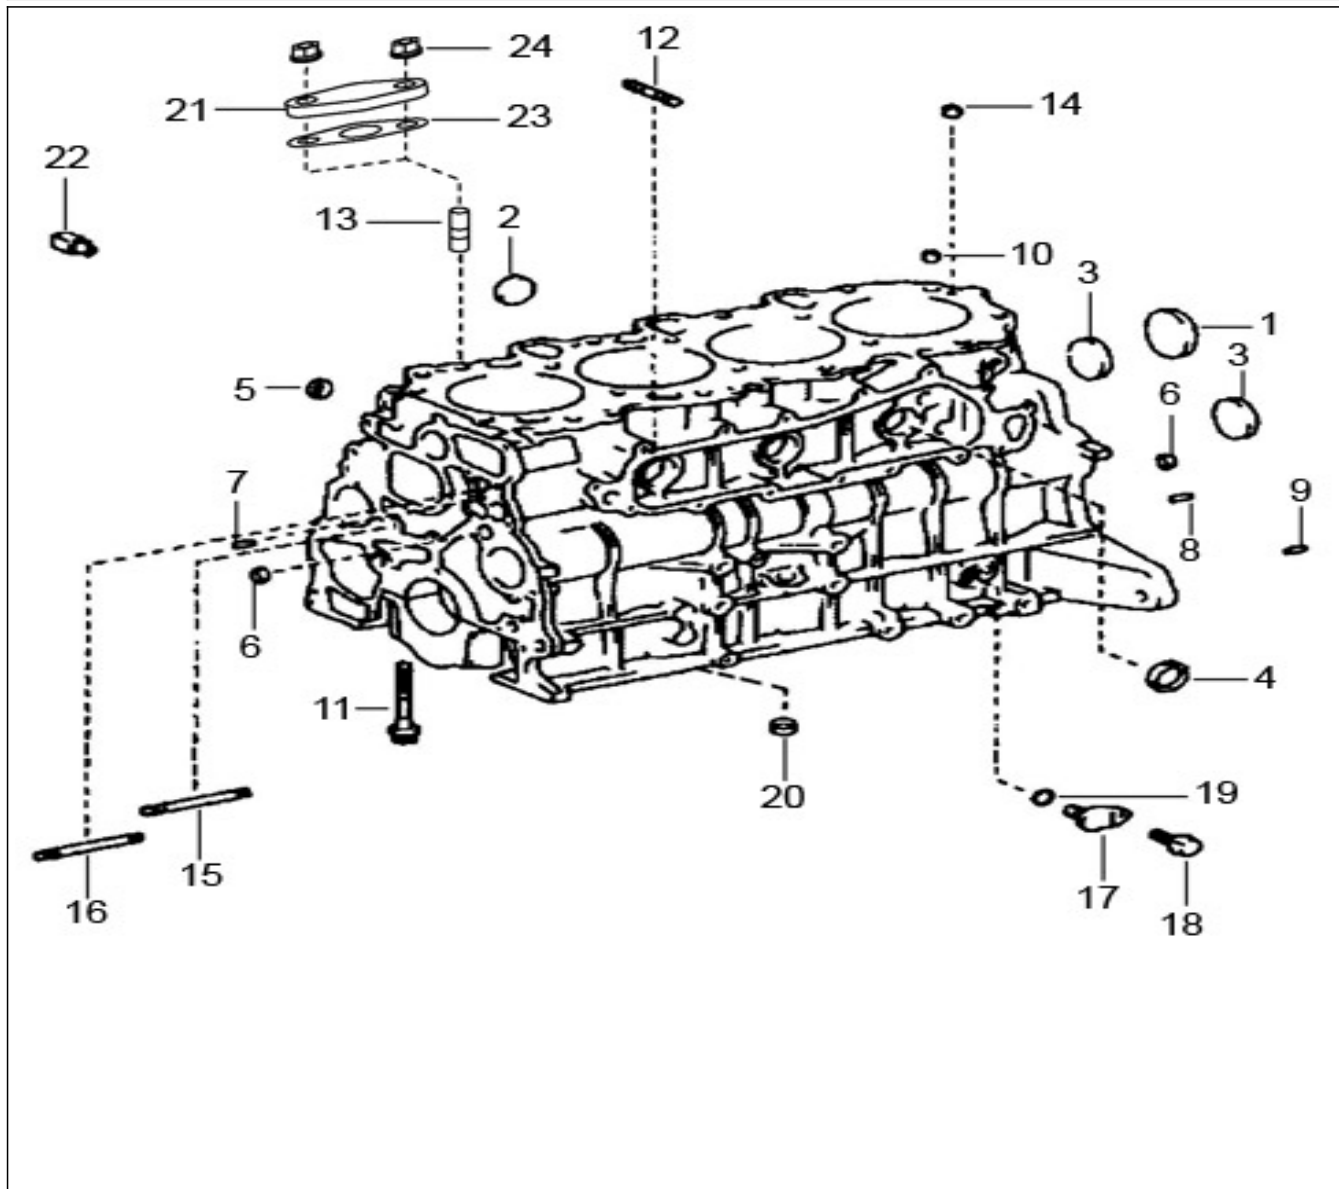

N.	Item	Description	Qty	Notes
1	970312033	CAP, FREEZE	1	
2	970312034	PLUG	3	
3	970312035	CAP, SEALING	2	
4	970312036	CAP, SEALING	3	
5	970312037	CAP, SEALING	1	
6	970312038	CAP, FREEZE	2	
7	970312097	PIN, STRAIGHT	2	
8	970312040	PIN, STRAIGHT	2	
9	970312120	PIN, STRAIGHT	2	
10	970312042	PIN, RING	2	
11	970312043	BOLT	10	
12	970312044	STUD	2	
13	970314147	BOLT, STUD	2	
14	970312045	OIL DUCT, CYLINDER BLOCK	1	
15	970312046	STUD	3	
16	970312044	STUD	2	
17	970312051	PLUG, HOLE	1	
18	970314136	BOLT, FLANGE	1	
19	970314154	RING, O	1	
20	970312058	CAP, SEALING	1	
21	970312055	PLATE, WATER SEAL	1	
22	970312053	PLUG, CYLINDER BLOCK HOLE	1	
23	970312259	GASKET	1	
24	970312294	NUT	2	

V. 25/06/2013

Pag. 3/45

Brand: NanniDiesel

Model: Moteur T4.165 T4.180 T4.200

Version: Standard

Subassembly: Oil pan

N.	Item	Description	Qty	Notes
1	970313956	PAN SUB-ASSY, OIL	1	
2	970312060	STUD	2	
3	970312061	NUT	2	
4	970312062	BOLT, W/WASHER	22	
5	970312063	PLUG, W/HEAD STRAIGHT SCREW	1	
6	970312064	GASKET	1	
7	970313948	GUIDE SUB-ASSY, OIL LEVEL GAGE	1	
8	970312101	O-RING - GEAR CASE	1	
9	970314027	GAGE SUB-ASSY, OIL LEVEL	1	
10	970312068	NOZZLE SUB ASSY, OIL, N°1	4	
11	970312070	VALVE SUB ASSY, OIL CHECK	4	
12	970313957	PLUG, OIL PAN	1	
13	970314145	BOLT, W/WASHER	4	