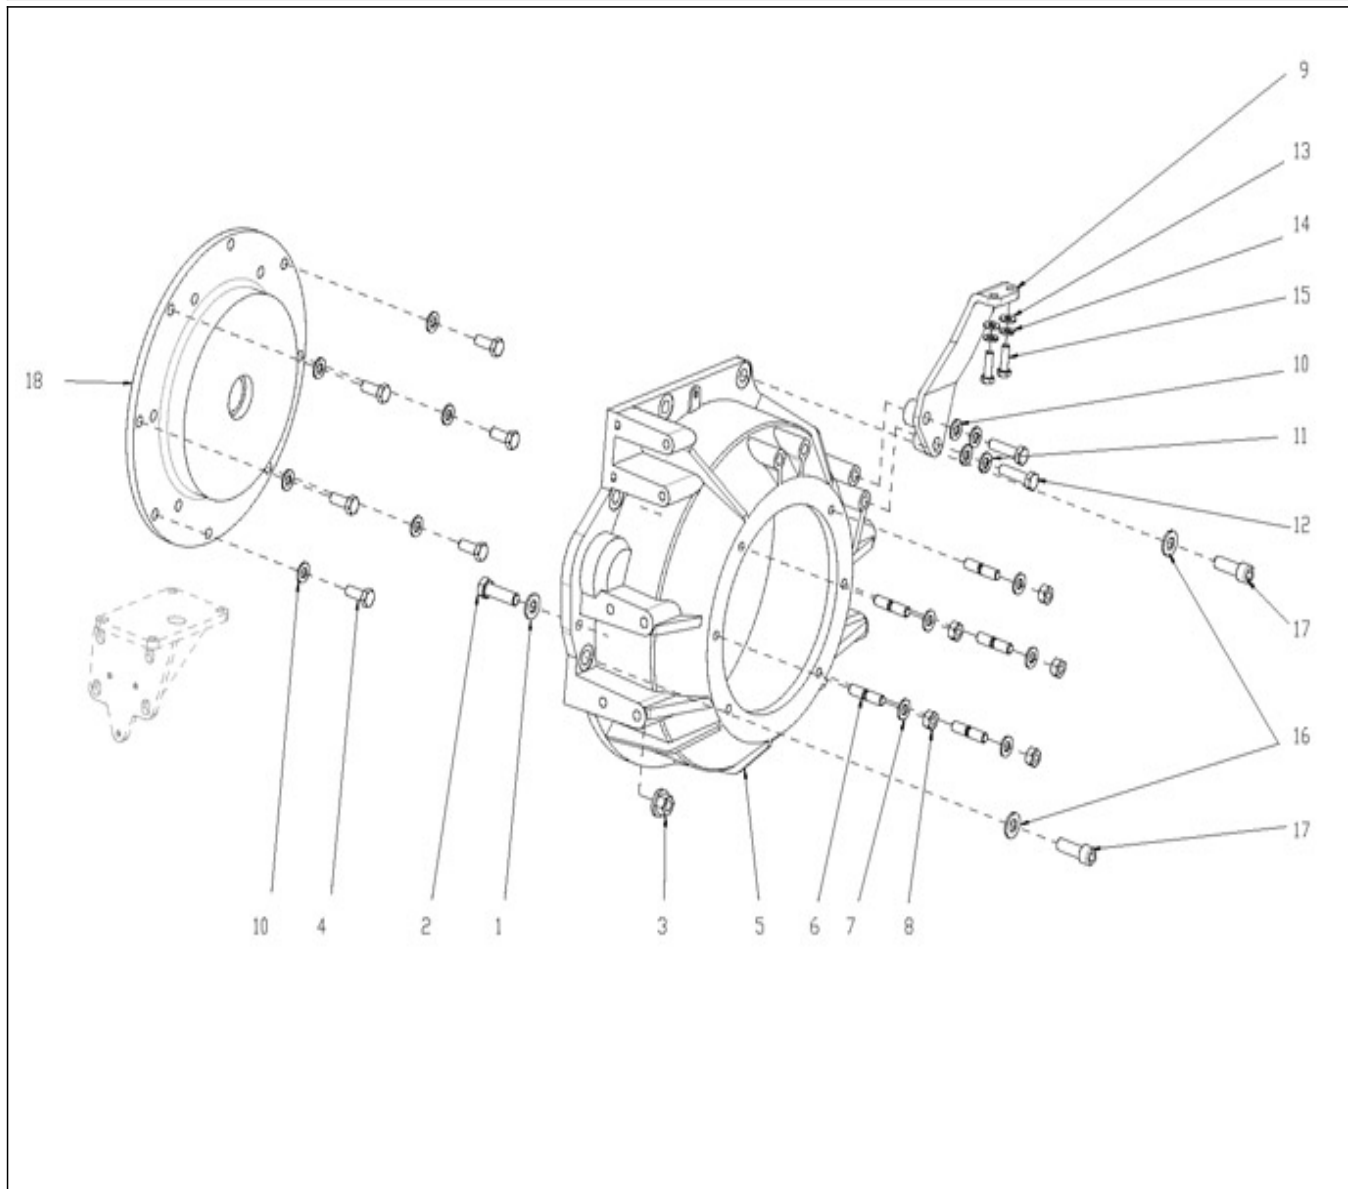

Brand: NanniDiesel

Model: Moteur T4.165 T4.180 T4.200

Version: Standard

Subassembly: Flywheel housing

N.	Item	Description	Qty	Notes
1	970647606	WASHER,CORRUGATED D12 (POUR POULIE DP 240	1	
2	39160549	BOLT	1	
3	970314099	NUT	1	
4	970300044	BOLT,HEX M10X1,25X 25 (+++ FIX . SUPPORT)	6	
5	95200229	HOUSING	1	
6	970649725	STUD (=> N°T10306523)	5	
7	970119137	WASHER,CORRUGATED D10	5	
8	970119143	NUT, M10	5	
9	95310546	SUPPORT	1	
10	970119135	WASHER,PLAIN D10 (DONT DEUX POUR CALAGE GALET	8	
11	970119136	WASHER,SPRING D10 (POUR INVERSEUR)	2	
12	970301583	BOLT,HEX M10X 40 (POUR INVERSEUR)	2	
13	970027323	WASHER,PLAIN D 8	2	
14	970119138	WASHER,SPRING D 8 (TENDEUR)	2	
15	970409603	BOLT,HEX M 8X 25 (FIX SUP ALT)	2	
16	970647606	WASHER,CORRUGATED D12 (POUR POULIE DP 240	5	
17	39129510	BOLT	5	
18	48100934	DAMPER TORFLEX 630	1	

V. 25/06/2013

Pag. 41/45