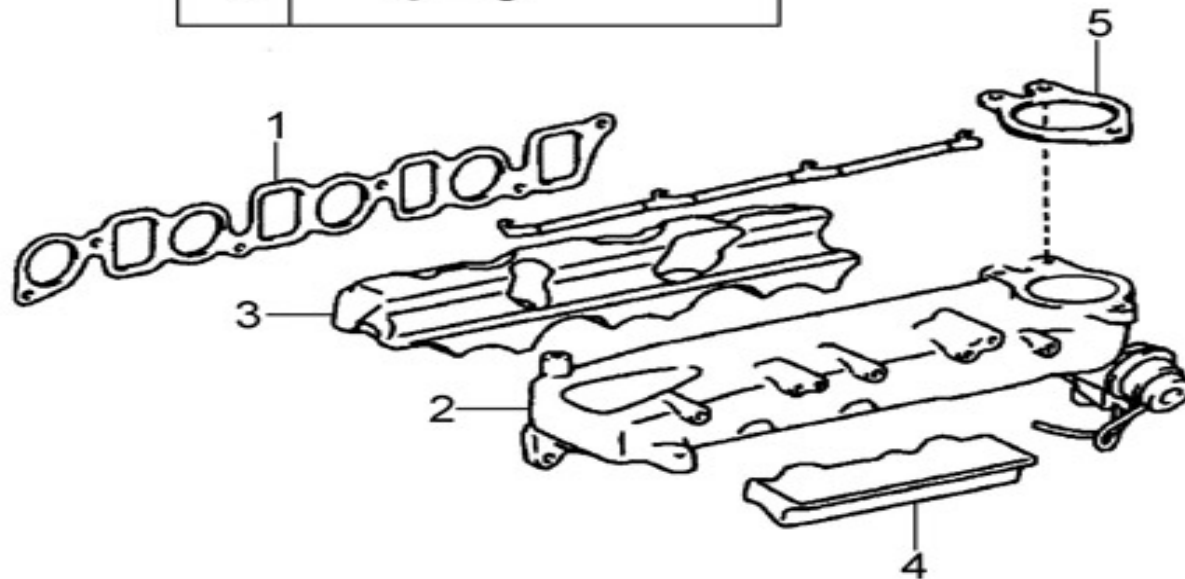

Brand: NanniDiesel

Model: Moteur T4.165 T4.180 T4.200

Version: Standard

Subassembly: Intake manifold

N.	Item	Description	Qty	Notes
1	970314045	GASKET, INTAKE MANIFOLD TO - HEAD	1	
2	970314040	MANIFOLD, INTAKE	1	
3	970314041	INSULATOR, INTAKE MANIFOLD, - No.1	1	
4	970314042	INSULATOR, INTAKE MANIFOLD, - No.2	1	
5	970314072	GASKET, DIESEL THROTTLE	1	
6	970314139	BOLT, FLANGE	1	
7	970312024	STUD	2	
8	970312677	NUT	2	

V. 25/06/2013

Pag. 33/45