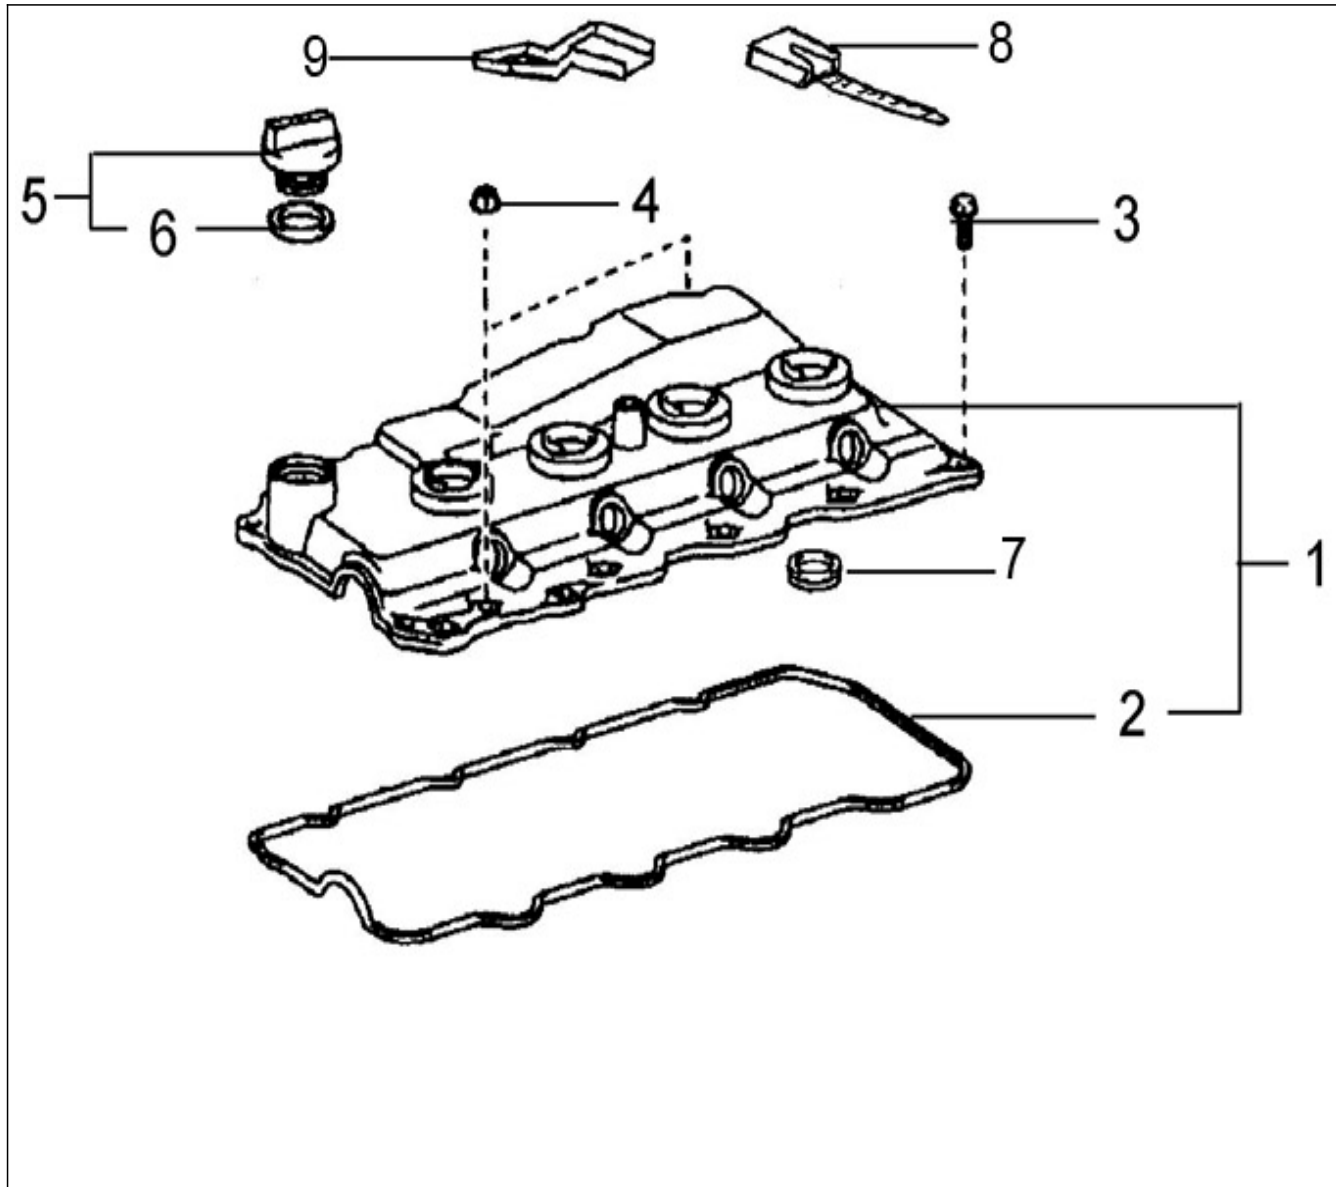

V. 25/06/2013

Pag. 5/45

Brand: NanniDiesel

Model: Moteur T4.165 T4.180 T4.200

Version: Standard

Subassembly: Cylinder head cover

N.	Item	Description	Qty	Notes
1	970313941	COVER SUB-ASSY, CYLINDER HEAD	1	
2	970313942	GASKET, CYLINDER HEAD COVER	1	
3	970314129	BOLT, FLANGE	10	
4	970314096	NUT	2	
5	970312005	PLUG	1	
6	970312006	GASKET	1	
7	970314058	GASKET, CYLINDER HEAD, COVER, - No.3	4	
8	970314080	CLAMP, WIRING HARNESS	1	
9	970314083	BRACKET, WIRING HARNESS CLAMP	1	