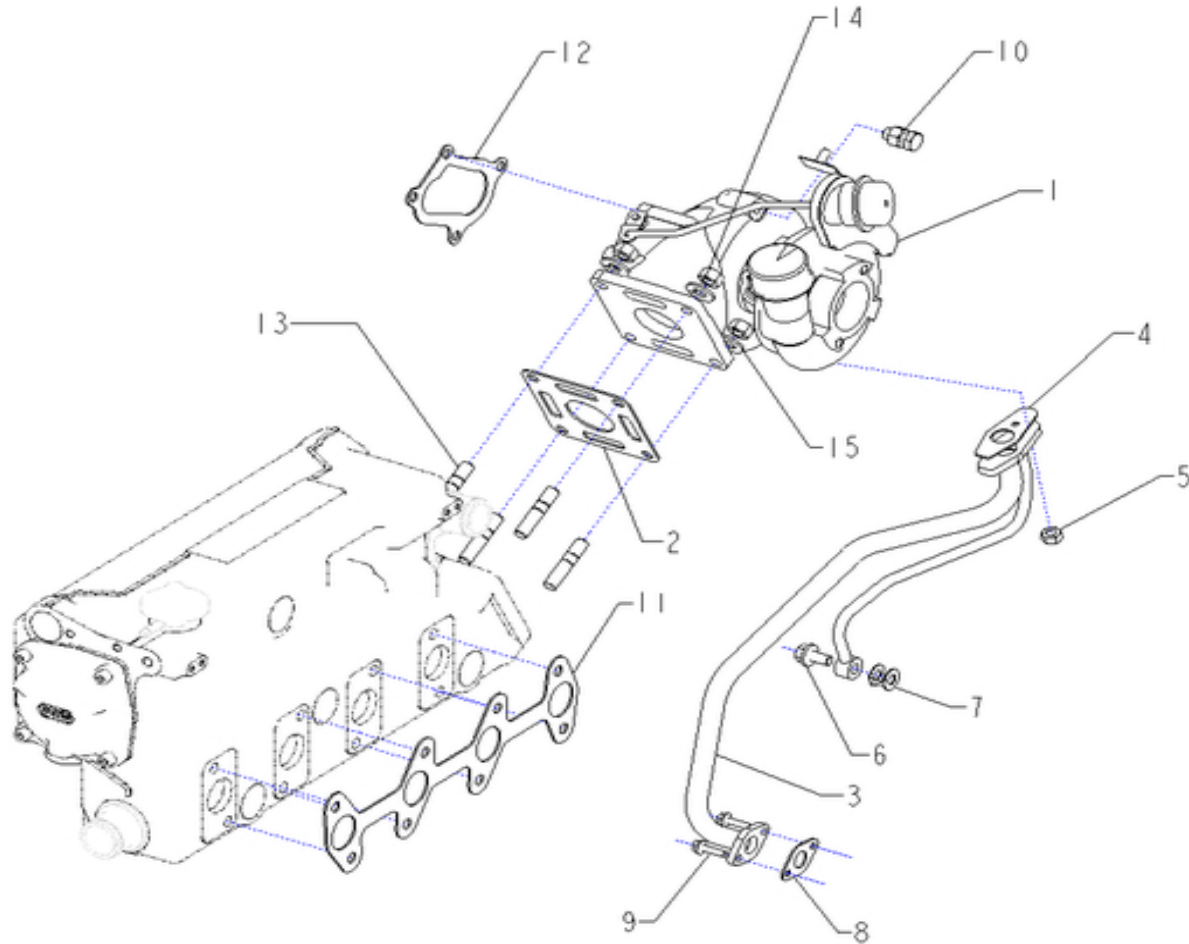

Brand: NanniDiesel

Model: Moteur T4.165 T4.180 T4.200

Version: Standard

Subassembly: Turbocharger with Exh. Mixer

N.	Item	Description	Qty	Notes
1	970314046	TURBO CHARGER SUB-ASSY	1	
2	970312244	GASKET TURBO	1	
3	970314028	PIPE SUB-ASSY, TURBO OIL	1	
4	970314029	GASKET, TURBO OIL INLET	1	
5	970314098	NUT	2	
6	970314110	BOLT, UNION	1	
7	970314116	GASKET	1	
8	970314030	GASKET, TURBO OIL OUTLET, NO.1	1	
9	970314094	BOLT, W/WASHER	2	
10	970312252	COCK ASSY DRAIN	1	
11	970314043	GASKET, EXHAUST MANIFOLD	1	
12	970312258	GASKET TURBINE	1	
13	39020503	STUD BOLT	4	
14	970607318	NUT, M12	4	
15	970409154	WASHER, SPRING D12	4	

V. 25/06/2013

Pag. 28/45