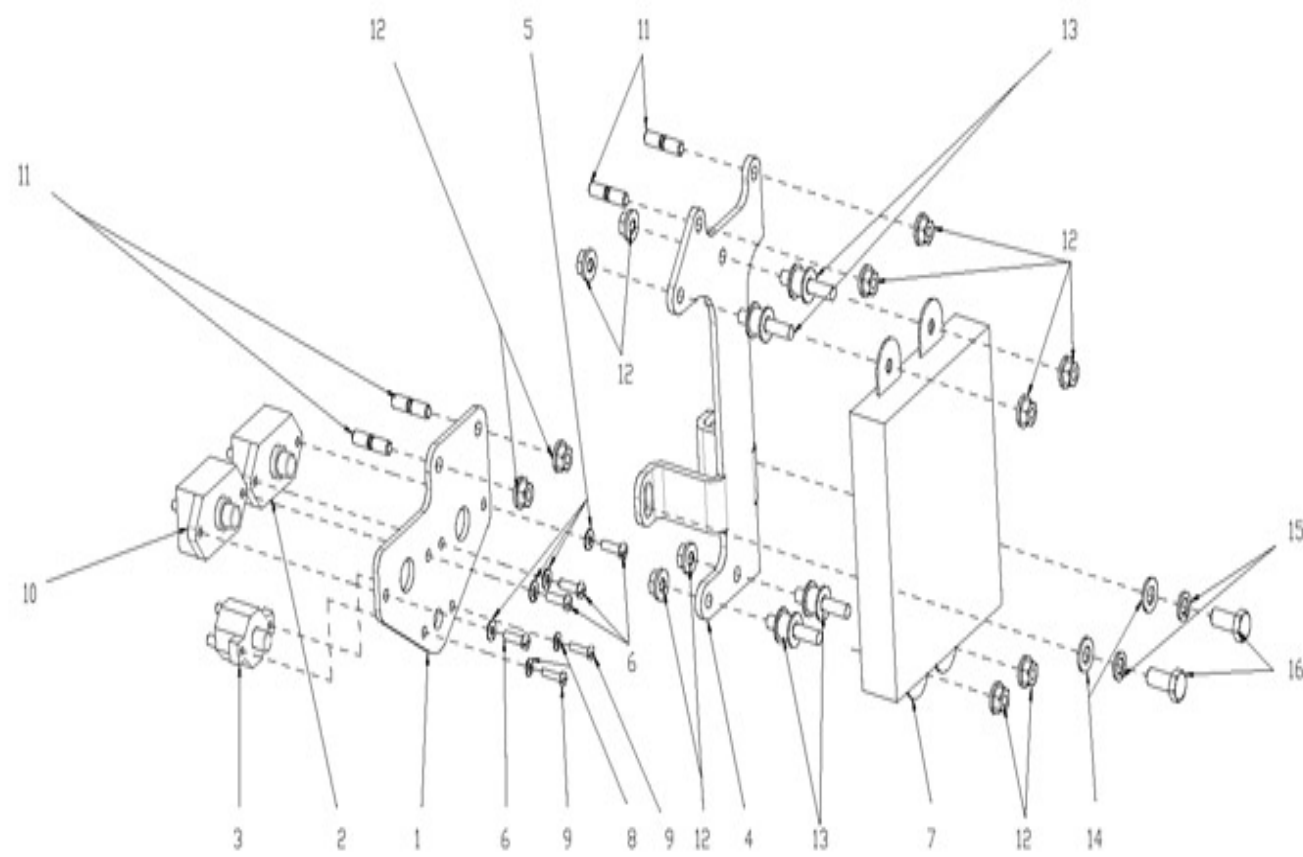

Brand: NanniDiesel

Model: Moteur T4.165 T4.180 T4.200

Version: Standard

Subassembly: EC

N.	Item	Description	Qty	Notes
1	95310660	BRACKET	1	
2	970311311	CIRCUIT BREAKER - 120 A	1	
3	970311309	CIRCUIT BREAKER - 25 A (A CABLER AU CHANTIER)	1	
4	95310840	BRACKET	1	
5	970300318	WASHER,SPRING D 5	4	
6	39180001	BOLT	4	
7	970315611	ECU 200 EPA TIER III	1	
7	970315612	ECU 180 EPA TIER III	1	
7	970315613	ECU 165 EPA TIER III	1	
8	39620915	WASHER	2	
9	39180002	BOLT	2	
10	970311310	CIRCUIT BREAKER - 80 A	1	
11	970300057	STUD,M 8X 20 (+++FIX TURBO)	4	
12	39460916	NUT (+++FIX ECHANGEUR)	12	
13	970314075	MONT, RUBBER	4	
14	970119135	WASHER,PLAIN D10 (DONT DEUX POUR CALAGE GALET	2	
15	970119136	WASHER,SPRING D10 (POUR INVERSEUR)	2	
16	970635508	BOLT,HEX M10X 25 (VIS DE BOUT D ARBRE)	2	

V. 25/06/2013

Pag. 22/45